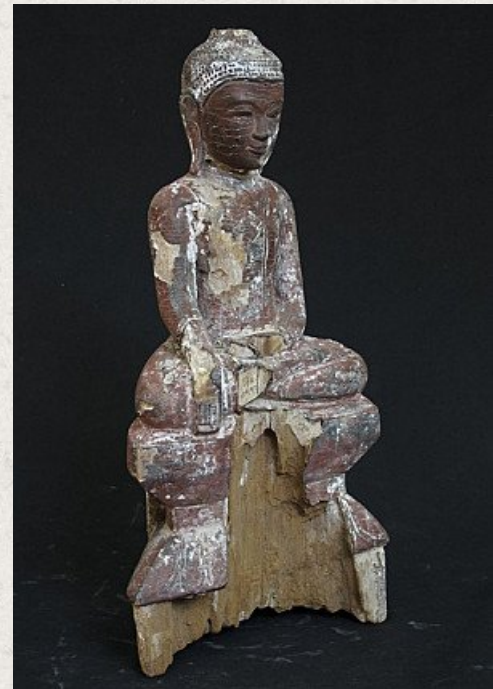

18th century Burmese Buddha

- Material : wood
- 40 cm high
- Shan (Tai Yai) style
- Bhumisparsha mudra
- 18th century
- Originating from Burma
- Nr: 2521-1

Asian art

Rielerweg 71-73

7416 ZB Deventer

The Netherlands

www.burmese-art.com

info@burmese-art.com

+31-6-22192241