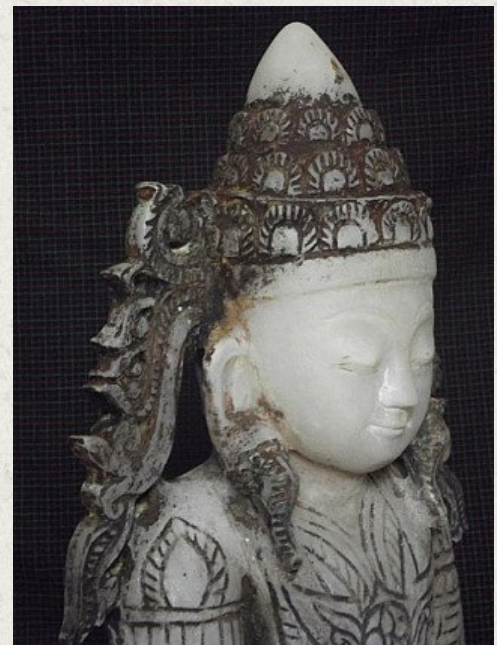

Antique marble Buddha

- Material : marble
- 60 cm high
- Bhumisparsha mudra
- Early 20th century
- Originating from Burma
- Nr: 2516-4

Asian art

Rielerweg 71-73

7416 ZB Deventer

The Netherlands

www.burmese-art.com

info@burmese-art.com

+31-6-22192241