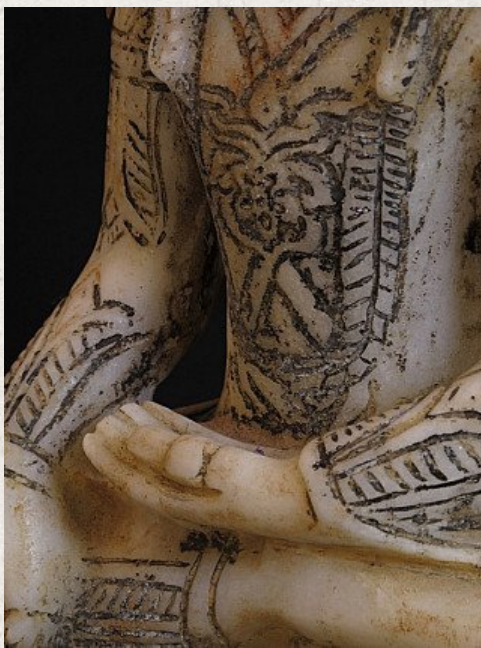

[See on website](#)