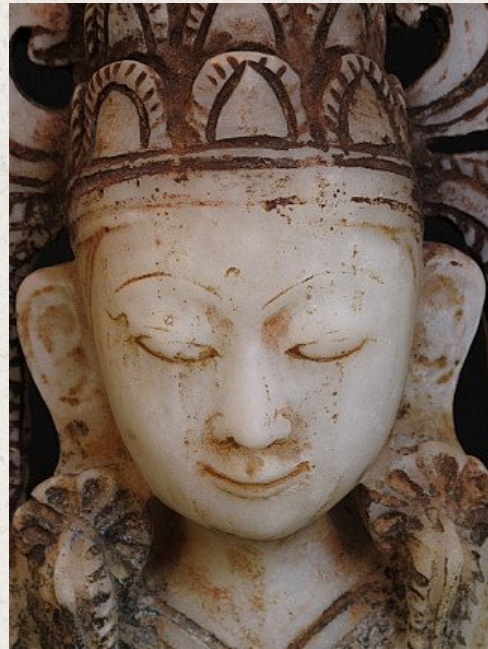

[See on website](#)