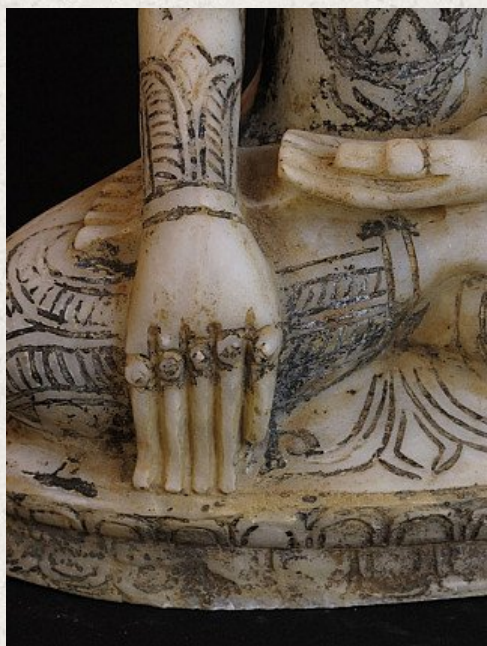

[See on website](#)