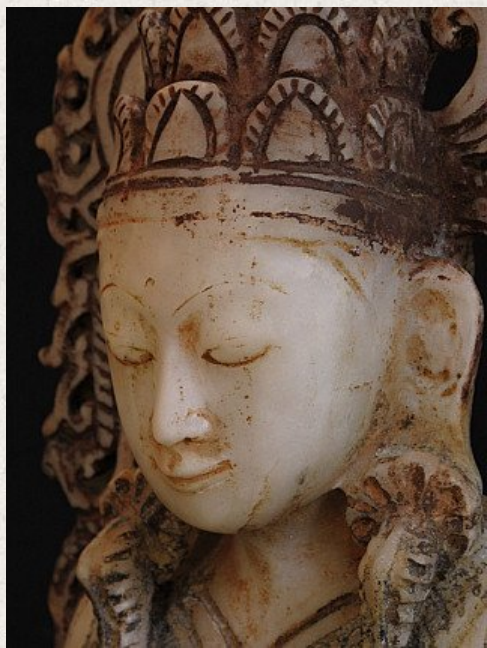

[See on website](#)