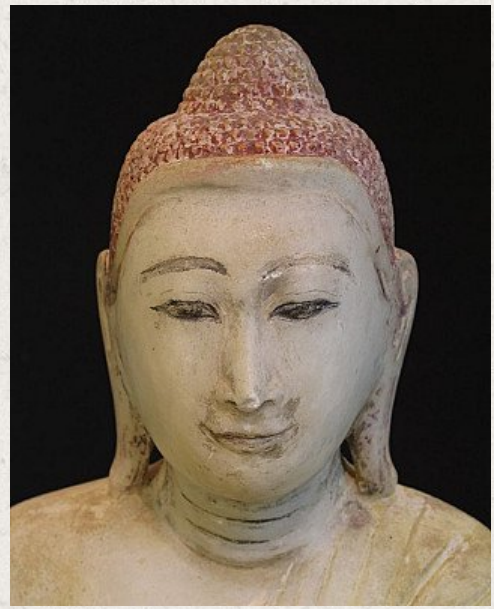

[See on website](#)