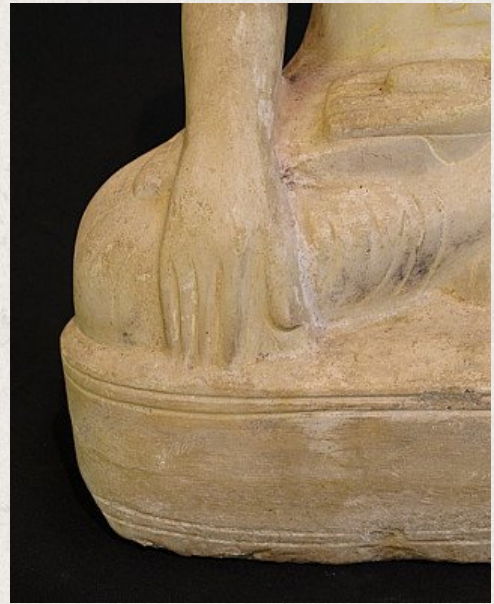

[See on website](#)