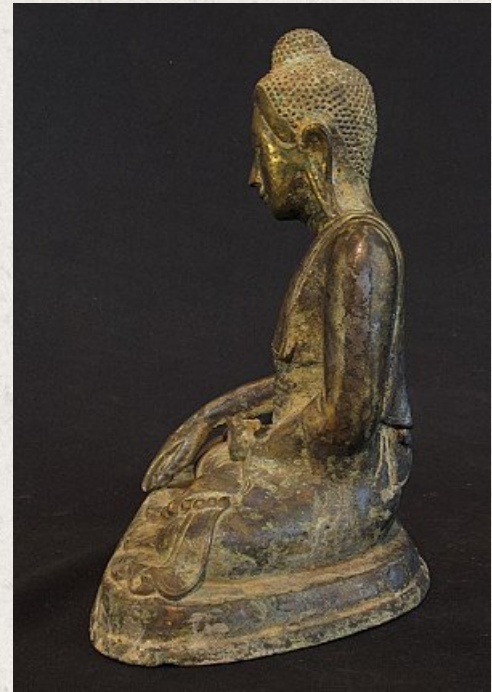

19th century bronze Buddha

- Material : bronze
- 33 cm high
- Mandalay style
- Bhumisparsha mudra
- 19th century
- Originating from Burma
- Nr: 2515-1

Asian art

Rielerweg 71-73

7416 ZB Deventer

The Netherlands

www.burmese-art.com

info@burmese-art.com

+31-6-22192241