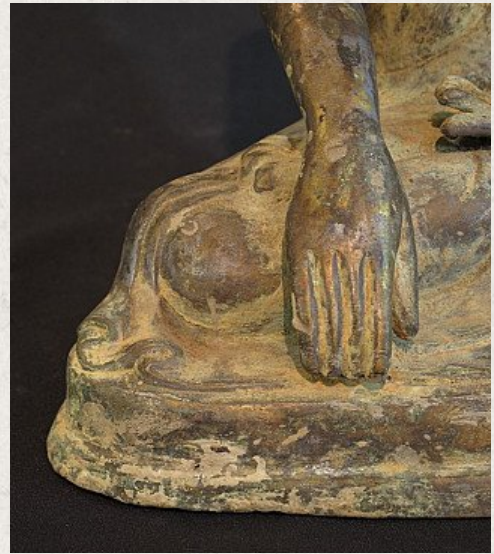

[See on website](#)