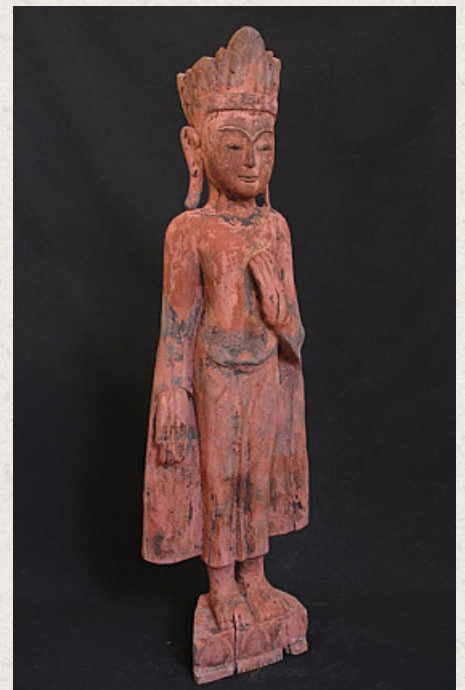

Antique Burmese Crowned Buddha

- Material : wood
- 99 cm high
- 19th century
- Originating from Burma
- Nr: 2510-5

Asian art

Rielerweg 71-73

7416 ZB Deventer

The Netherlands

www.burmese-art.com

info@burmese-art.com

+31-6-22192241