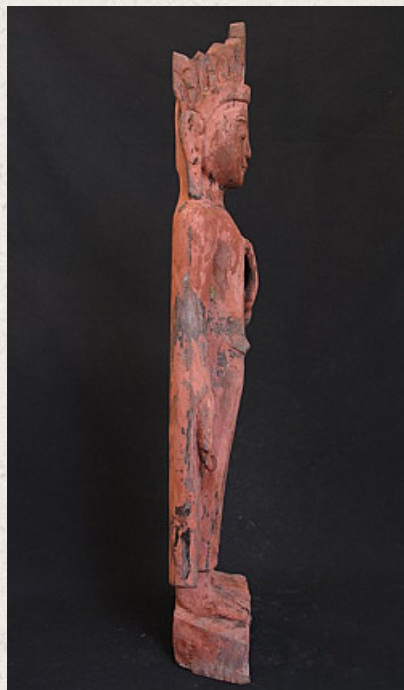

Antique Burmese Crowned Buddha

- Material : wood
- 99 cm high
- 19th century
- Originating from Burma
- Nr: 2510-5

Asian art

Rielerweg 71-73

7416 ZB Deventer

The Netherlands

www.burmese-art.com

info@burmese-art.com

+31-6-22192241