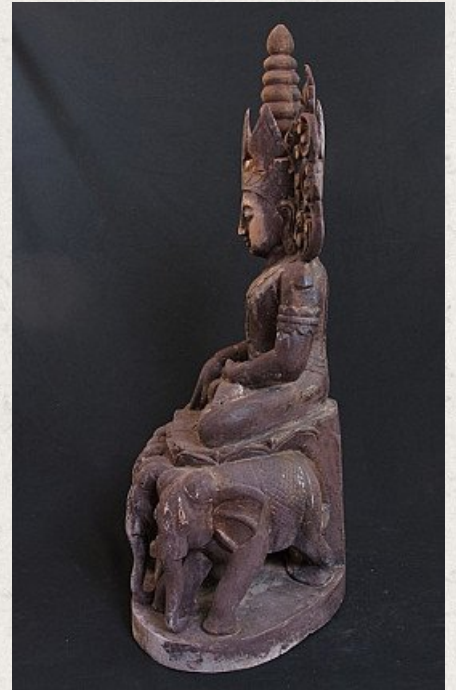

Antique crowned Buddha

- Material : wood
- 72 cm high
- Bhumisparsha mudra
- 19th century
- Originating from Burma
- Nr. 2510-4

Asian art

Rielerweg 71-73

7416 ZB Deventer

The Netherlands

www.burmese-art.com

info@burmese-art.com

+31-6-22192241