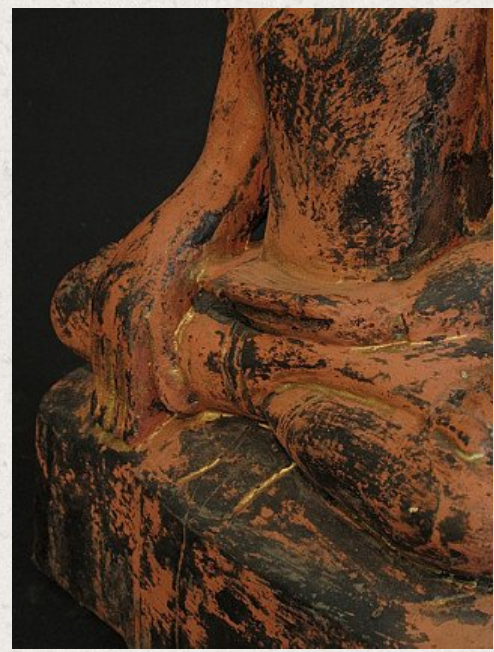

[See on website](#)