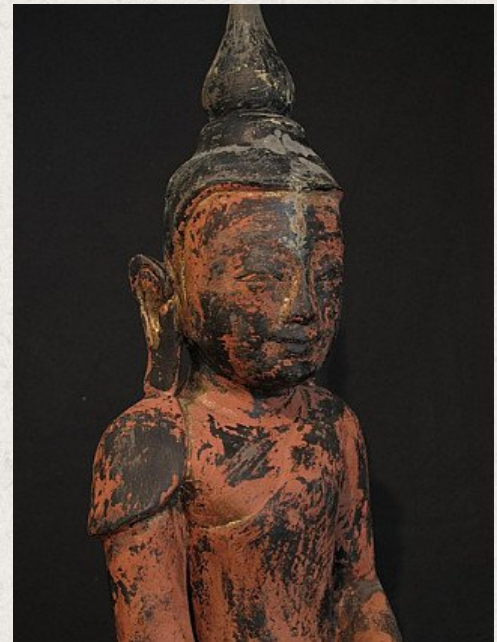

Antique wooden Buddha

- Material : wood
- 65 cm high
- Shan (Tai Yai) style
- Bhumisparsha mudra
- 19th century
- Originating from Burma
- Nr: 2510-2

Asian art

Rielerweg 71-73

7416 ZB Deventer

The Netherlands

www.burmese-art.com

info@burmese-art.com

+31-6-22192241