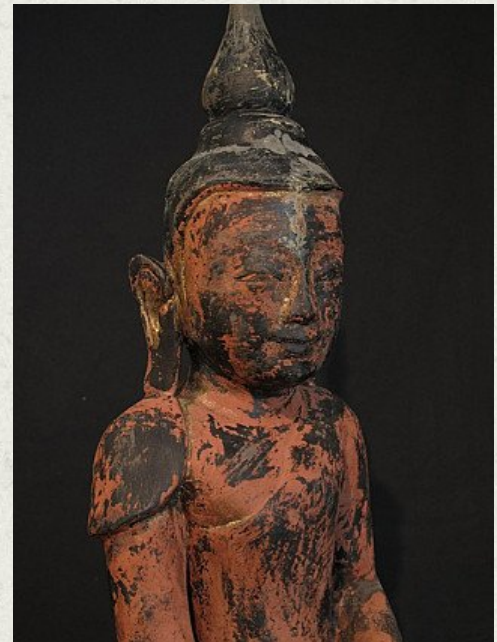

Antique wooden Buddha

- Material : wood
- 65 cm high
- Shan (Tai Yai) style
- Bhumisparsha mudra
- 19th century
- Originating from Burma
- Nr: 2510-2

Asian art

Rielerweg 71-73

7416 ZB Deventer

The Netherlands

www.burmese-art.com

info@burmese-art.com

+31-6-22192241