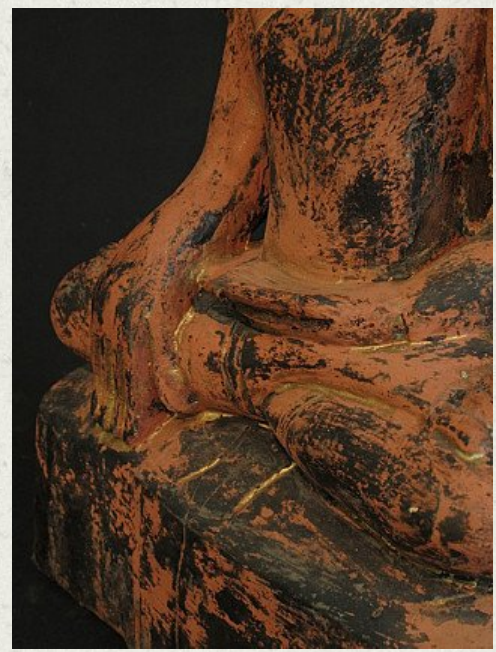

[See on website](#)