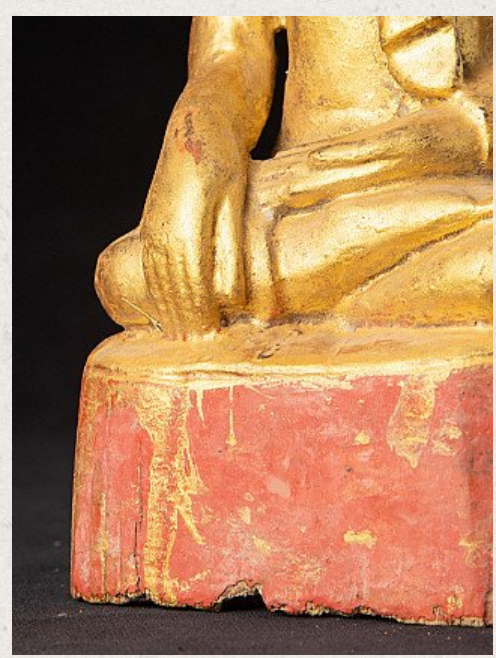

[See on website](#)