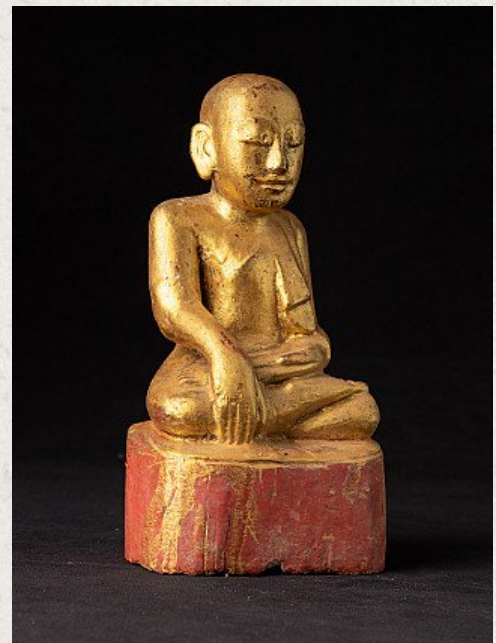

Antique Burmese monk statue

- Material : wood
- 18,3 cm high
- 9,6 cm wide and 7,2 cm deep
- Gilded with 24 krt. gold
- Bhumisparsha mudra
- Early 19th century
- Originating from Burma
- Nr. 2508-31

Asian art

Rielerweg 71-73

7416 ZB Deventer

The Netherlands

www.burmese-art.com

info@burmese-art.com

+31-6-22192241