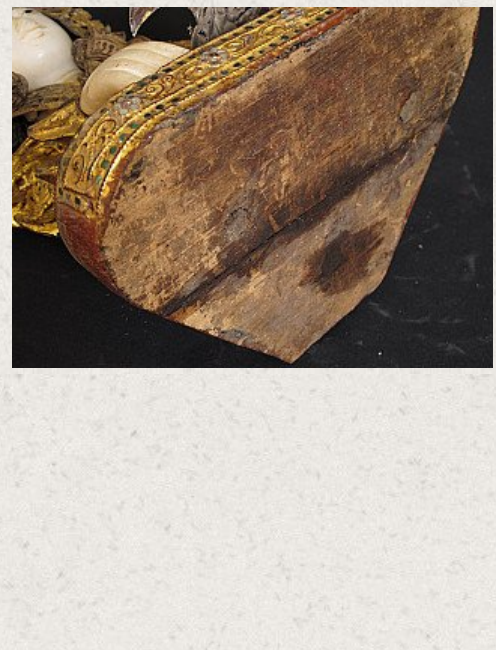

[See on website](#)