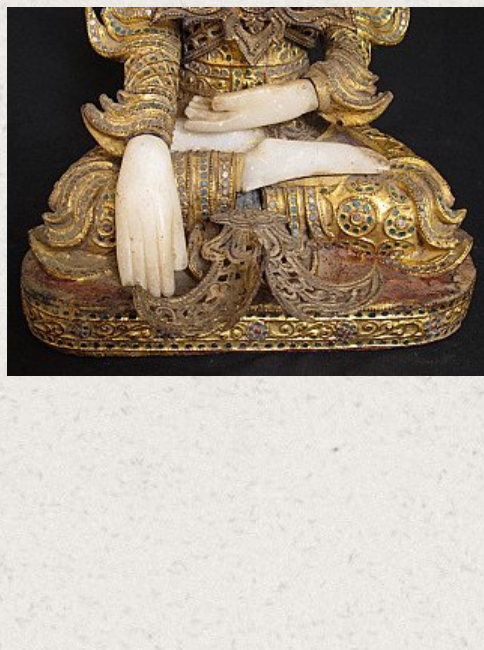

[See on website](#)