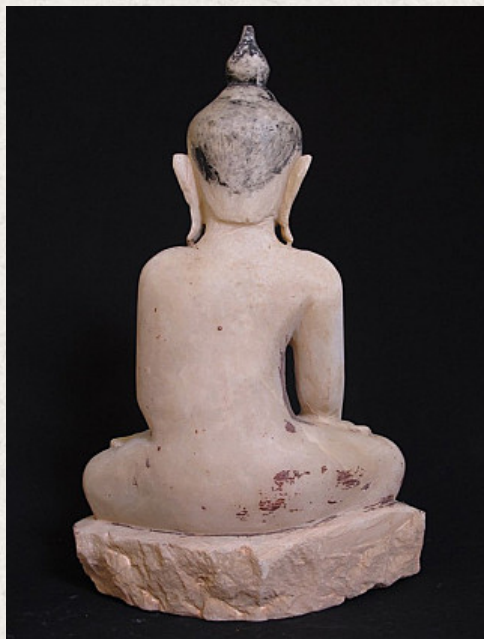

Old marble Buddha

- Material : marble
- 40 cm high
- Ava style
- Bhumisparsha mudra
- Originating from Burma
- Nr: 2508-22

Asian art

Rielerweg 71-73

7416 ZB Deventer

The Netherlands

www.burmese-art.com

info@burmese-art.com

+31-6-22192241