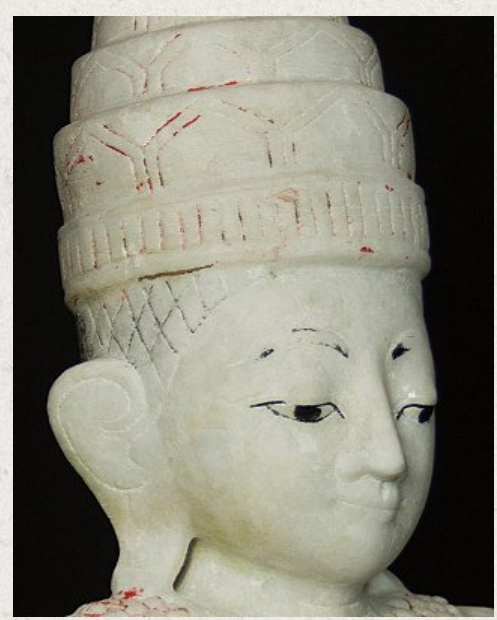

[See on website](#)