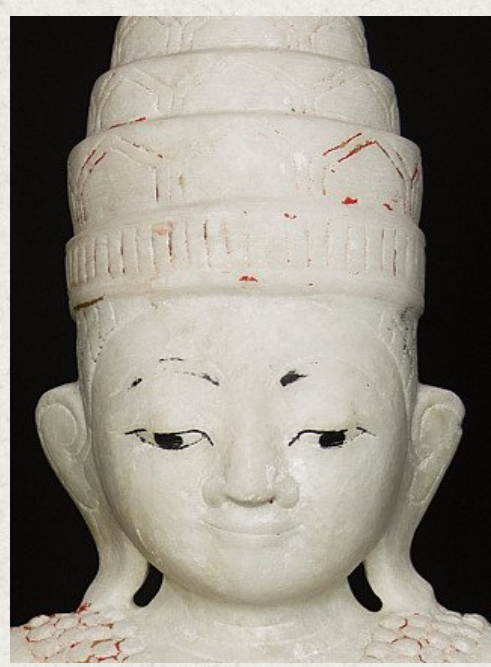

[See on website](#)