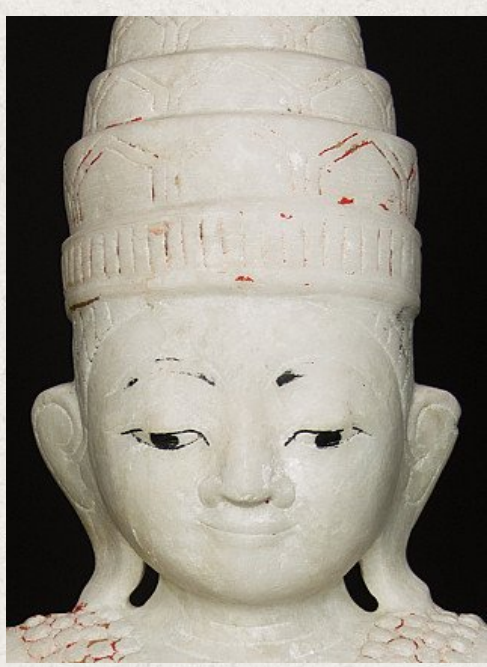

See on
website