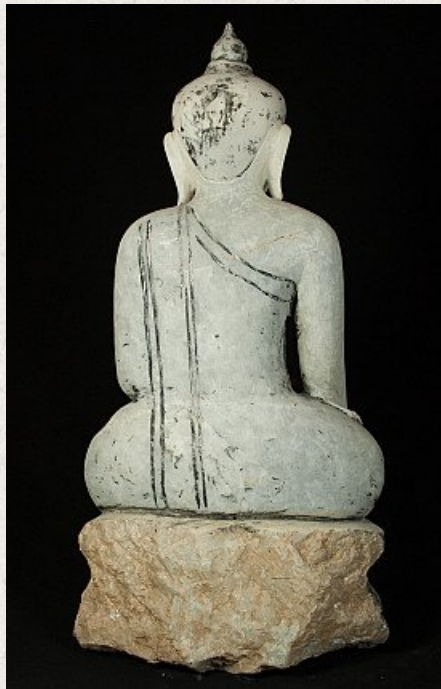

Old marble Buddha statue

- Material : marble
- 57,5 cm high
- 29,5 cm wide and 16,5 cm deep
- Bhumisparsha mudra
- Middle 20th century
- Originating from Burma
- Nr: 2508-12

Asian art

Rielerweg 71-73

7416 ZB Deventer

The Netherlands

www.burmese-art.com

info@burmese-art.com

+31-6-22192241