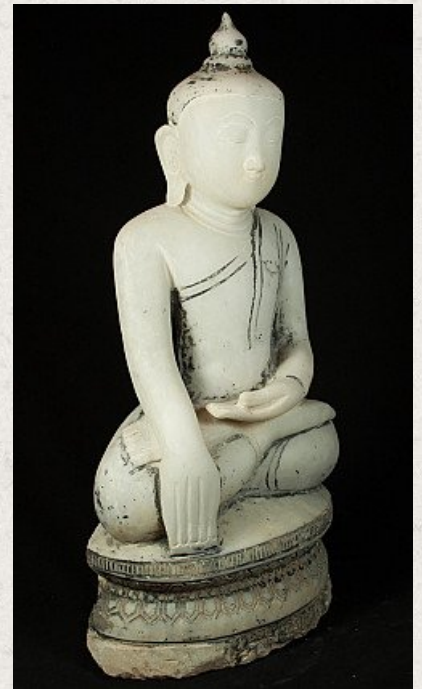

Old marble Buddha statue

- Material : marble
- 57,5 cm high
- 29,5 cm wide and 16,5 cm deep
- Bhumisparsha mudra
- Middle 20th century
- Originating from Burma
- Nr: 2508-12

Asian art

Rielerweg 71-73

7416 ZB Deventer

The Netherlands

www.burmese-art.com

info@burmese-art.com

+31-6-22192241