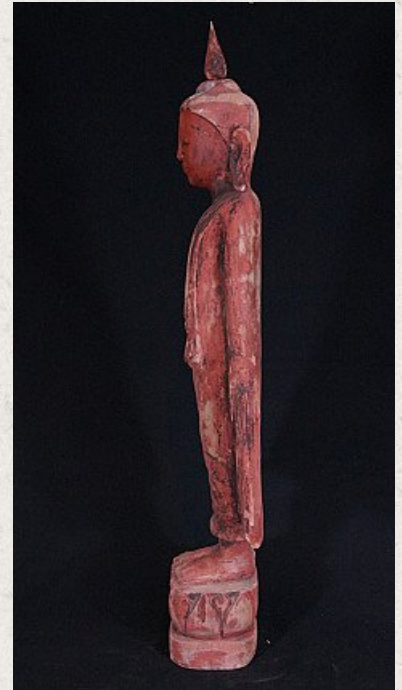

Antique standing Buddha

- Material : wood
- 100 cm high
- Maximum width : 36 cm
- 19th century
- Originating from Burma
- Nr: 2507-5

Asian art

Rielerweg 71-73

7416 ZB Deventer

The Netherlands

www.burmese-art.com

info@burmese-art.com

+31-6-22192241