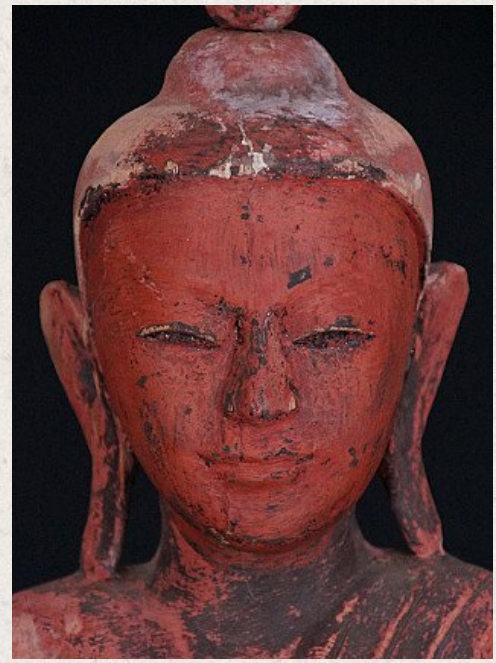

See on
website