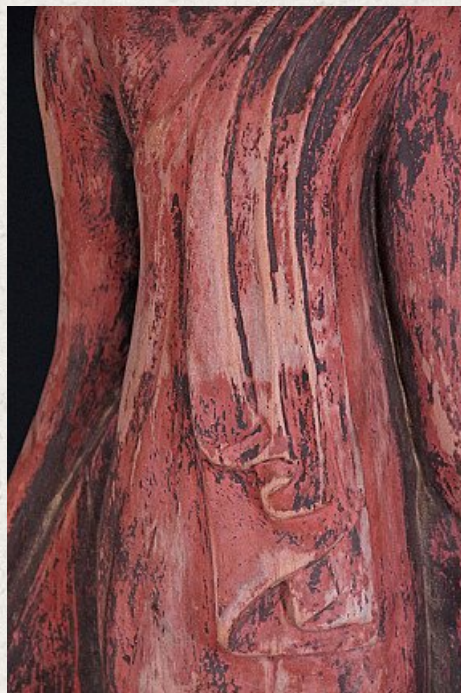

See on
website