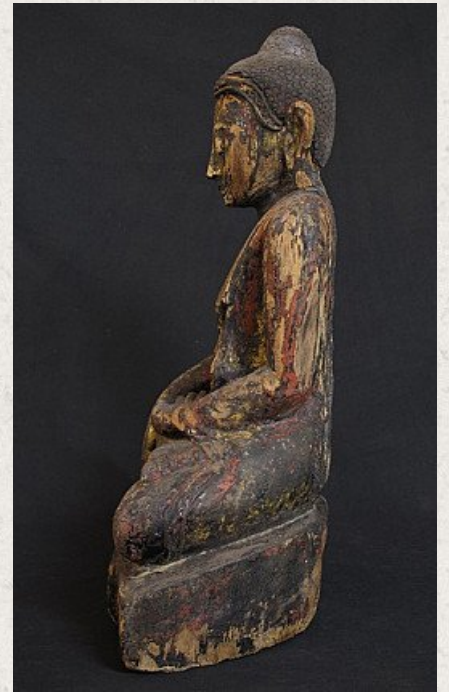

Antique Burmese Buddha

- Material : wood
- 51 cm high
- Mandalay style
- Bhumisparsha mudra
- 19th century
- Originating from Burma
- Nr: 2504

Asian art

Rielerweg 71-73

7416 ZB Deventer

The Netherlands

www.burmese-art.com

info@burmese-art.com

+31-6-22192241