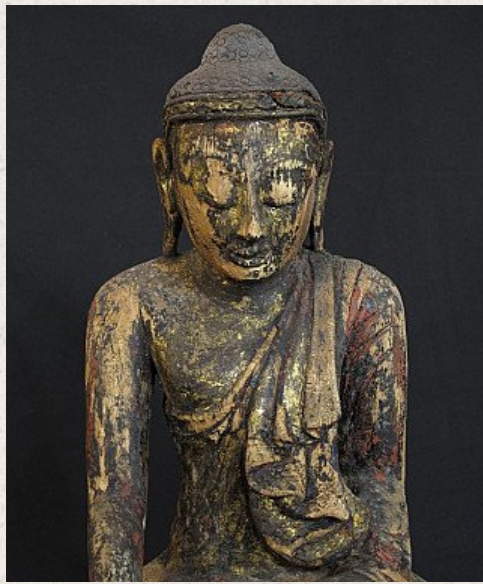

[See on website](#)