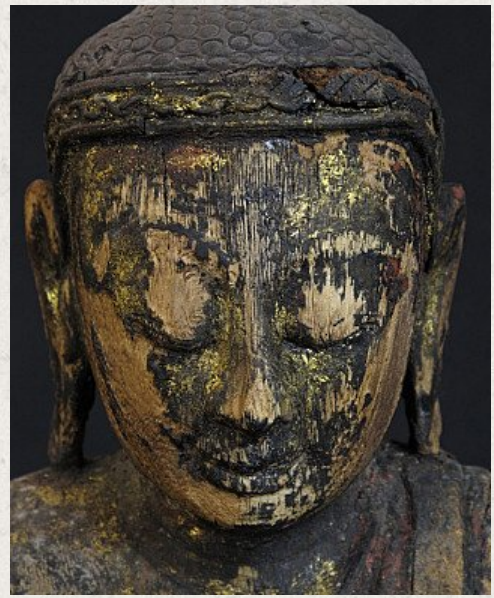

[See on website](#)