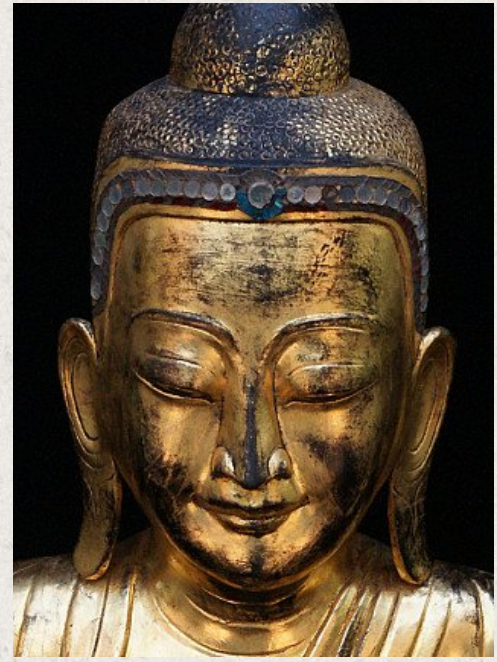

Antique Burmese Buddha

- Material : lacquerware
- 122 cm high
- Mandalay style
- Bhumisparsha mudra
- 19th century
- Goldplated
- Originating from Burma
- Nr. 2500

Asian art

Rielerweg 71-73

7416 ZB Deventer

The Netherlands

www.burmese-art.com

info@burmese-art.com

+31-6-22192241