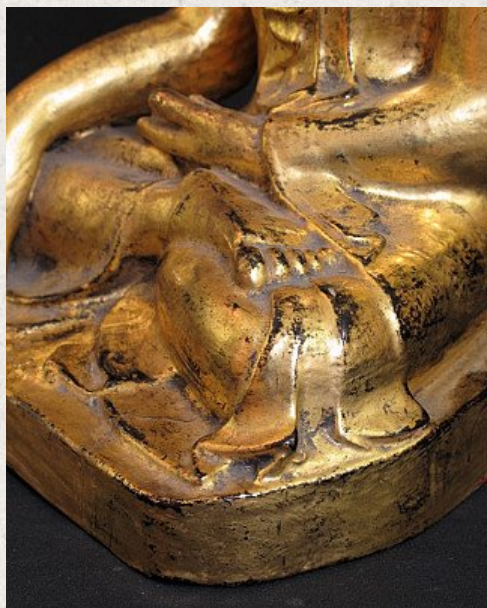

[See on website](#)