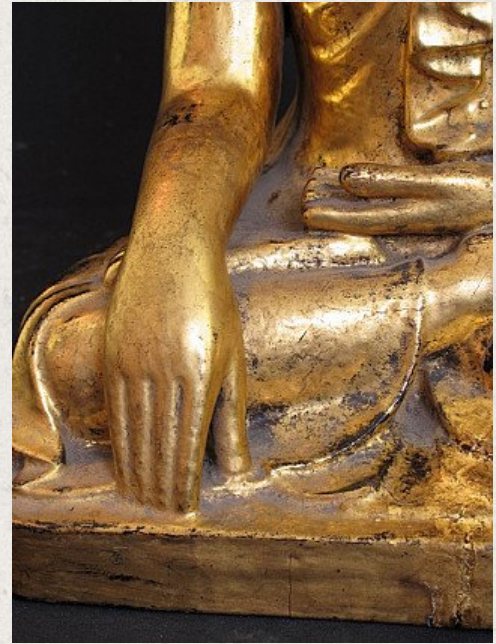

[See on website](#)