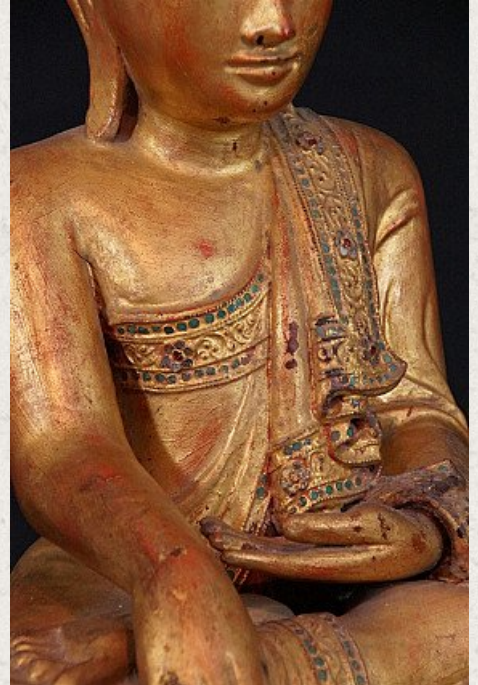

[See on website](#)