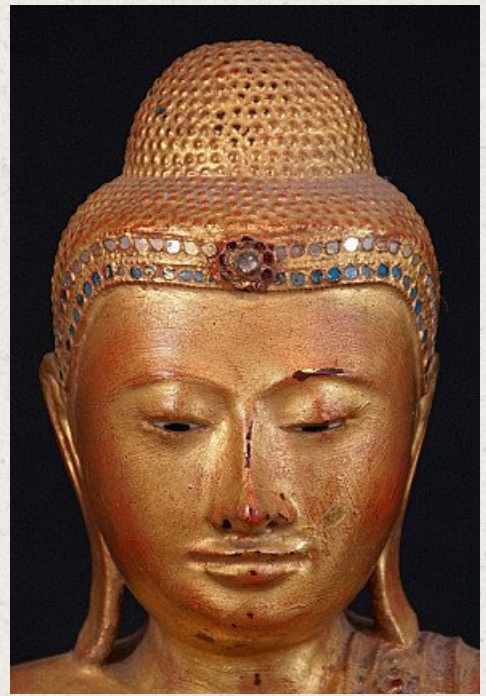

[See on website](#)