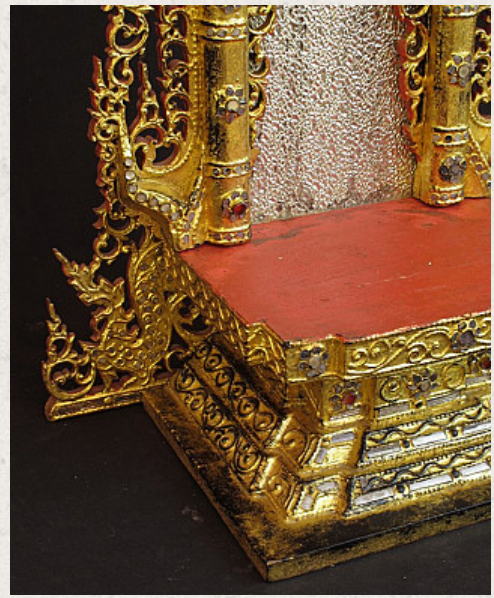

See on
website