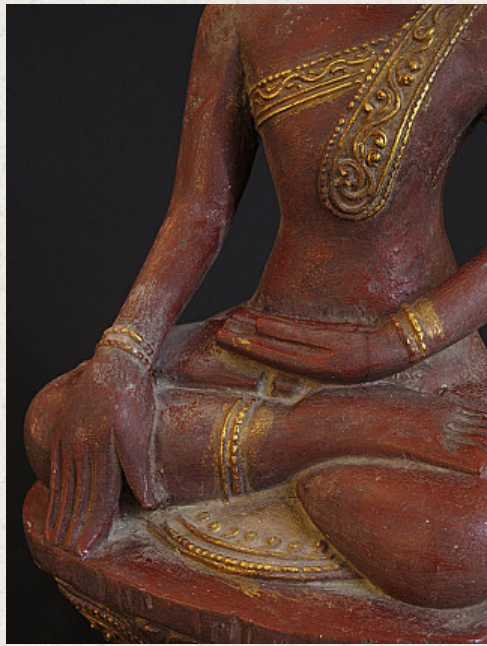

See on
website