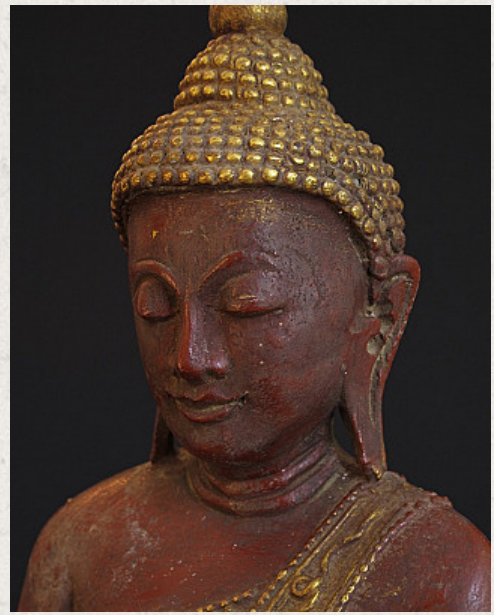

See on
website