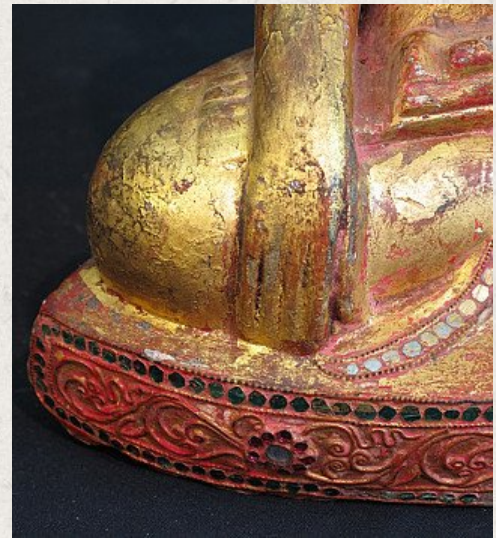

See on
website