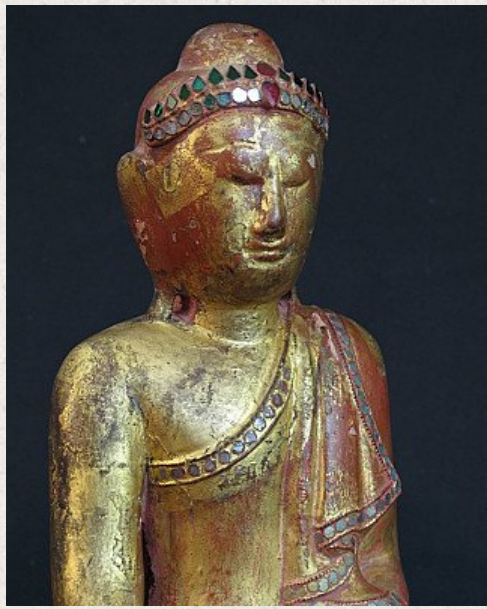

See on
website