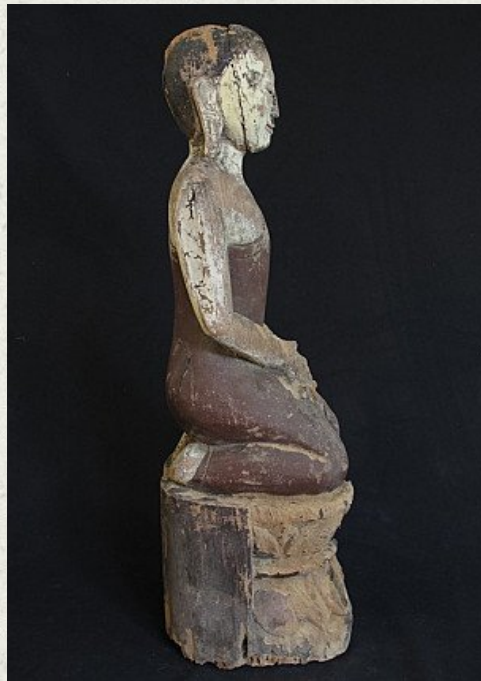

Antique wooden monk

- Material : wood
- 63,5 cm high
- 19th century
- Originating from Burma
- Nr: 2472-3

Asian art

Rielerweg 71-73

7416 ZB Deventer

The Netherlands

www.burmese-art.com

info@burmese-art.com

+31-6-22192241