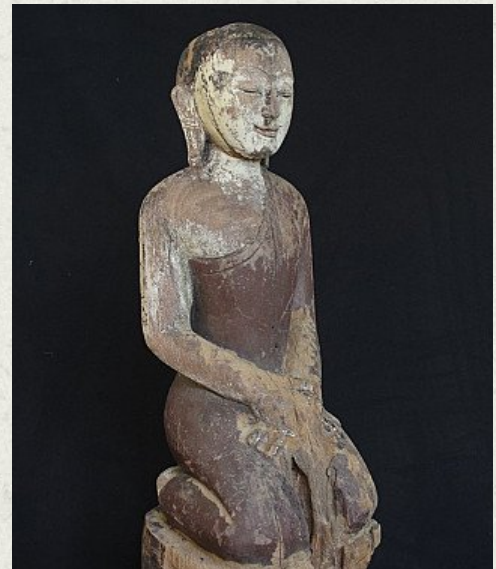

Antique wooden monk

- Material : wood
- 63,5 cm high
- 19th century
- Originating from Burma
- Nr: 2472-3

Asian art

Rielerweg 71-73

7416 ZB Deventer

The Netherlands

www.burmese-art.com

info@burmese-art.com

+31-6-22192241