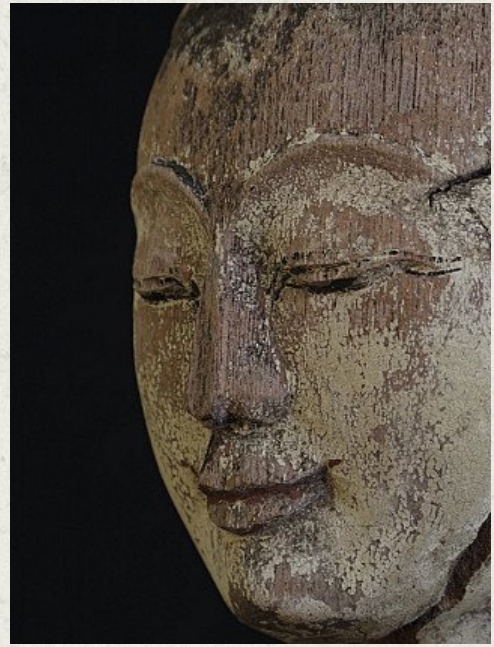

[See on website](#)