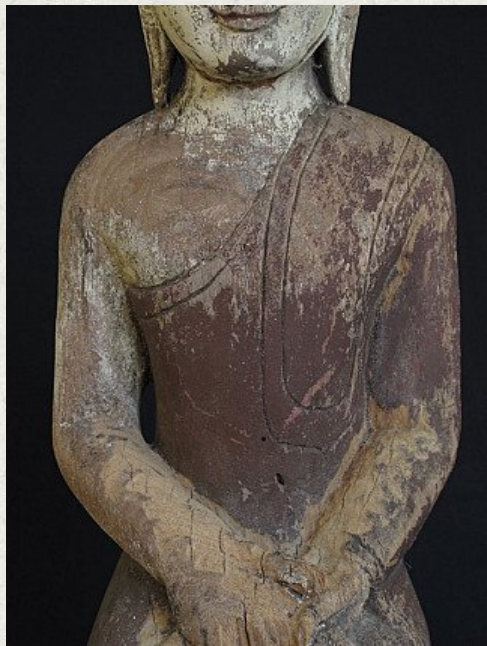

[See on website](#)