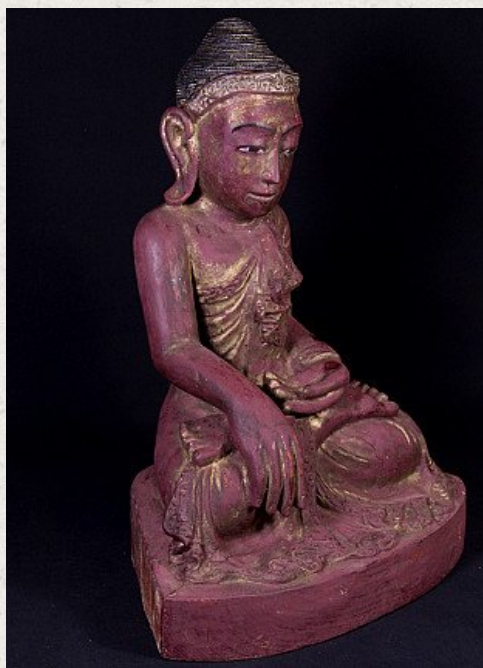

See on website