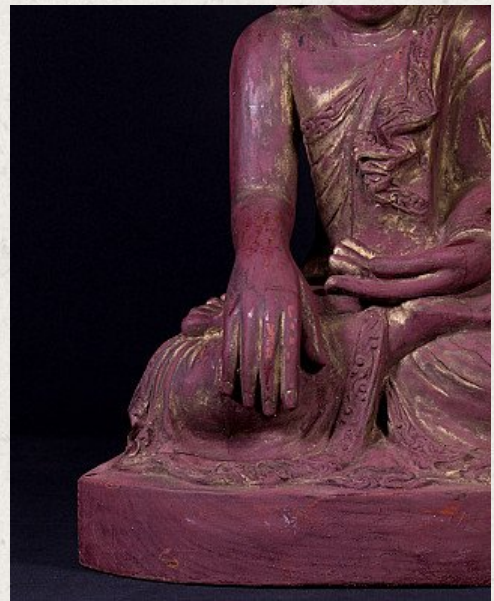

See on website