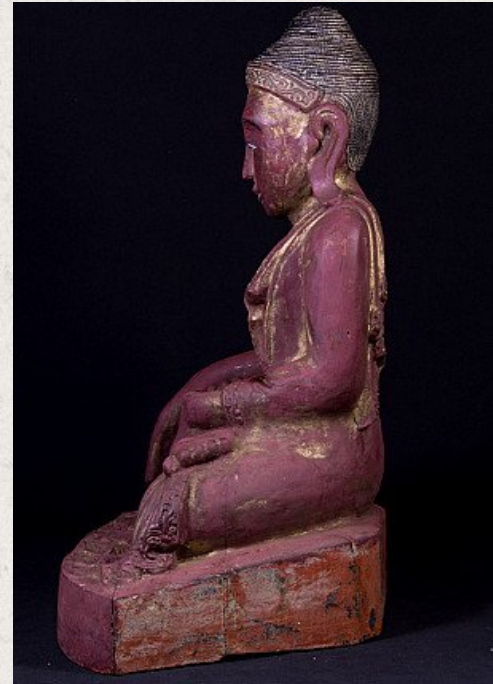

Antique Burmese Buddha statue

- Material : wood
- 54,5 cm high
- 42,5 cm wide and 28 cm deep
- With traces of the original 24 krt. gilding
- Mandalay style
- Bhumisparsha mudra
- Early 20th century
- Originating from Burma
- Nr: 2471-5
- Price : 750 euro

Asian art

Rielerweg 71-73

7416 ZB Deventer

The Netherlands

www.burmese-art.com

info@burmese-art.com

+31-6-22192241