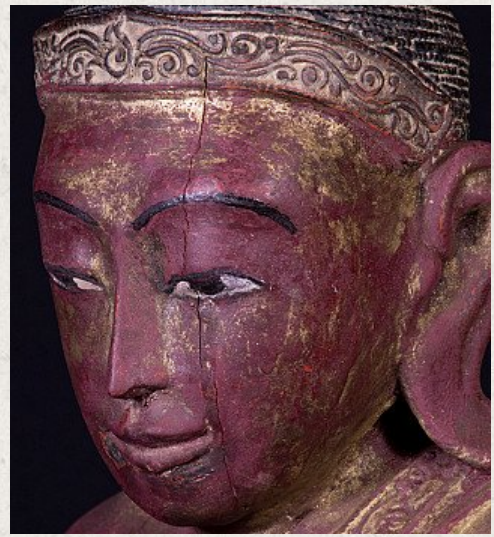

See on website