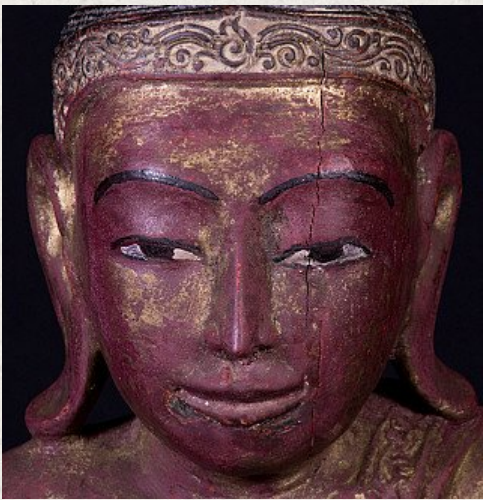

See on website