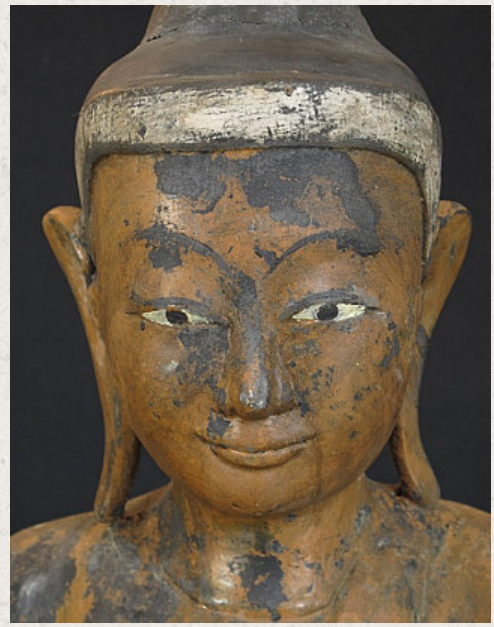

See on website