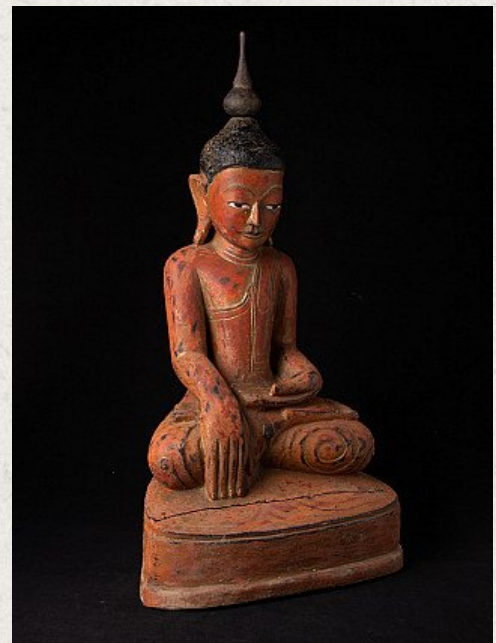

Antique wooden Buddha statue

- Material : wood
- 71 cm high
- 37 cm wide and 26 cm deep
- Ava style
- Bhumisparsha mudra
- Early 20th century
- Originating from Burma
- Nr: 2471-13

Asian art

Rielerweg 71-73

7416 ZB Deventer

The Netherlands

www.burmese-art.com

info@burmese-art.com

+31-6-22192241