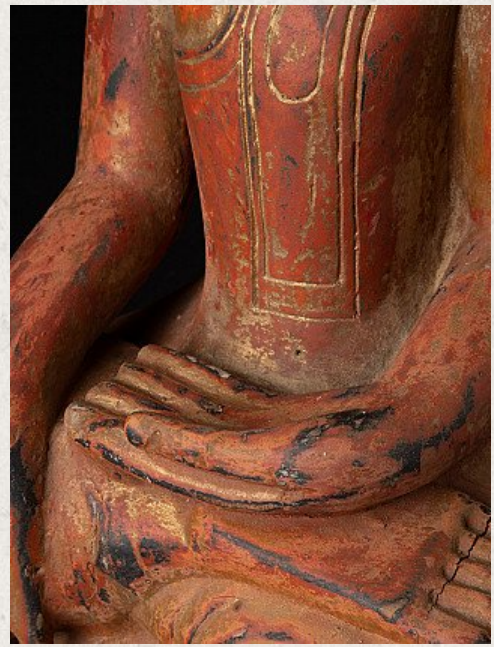

See on
website