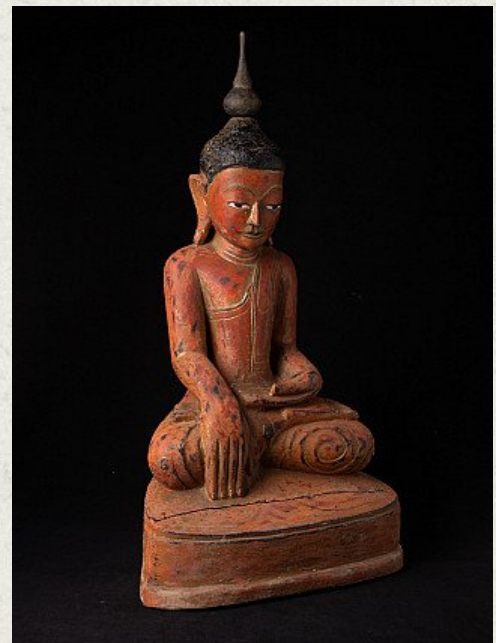

Antique wooden Buddha statue

- Material : wood
- 71 cm high
- 37 cm wide and 26 cm deep
- Ava style
- Bhumisparsha mudra
- Early 20th century
- Originating from Burma
- Nr: 2471-13

Asian art

Rielerweg 71-73

7416 ZB Deventer

The Netherlands

www.burmese-art.com

info@burmese-art.com

+31-6-22192241