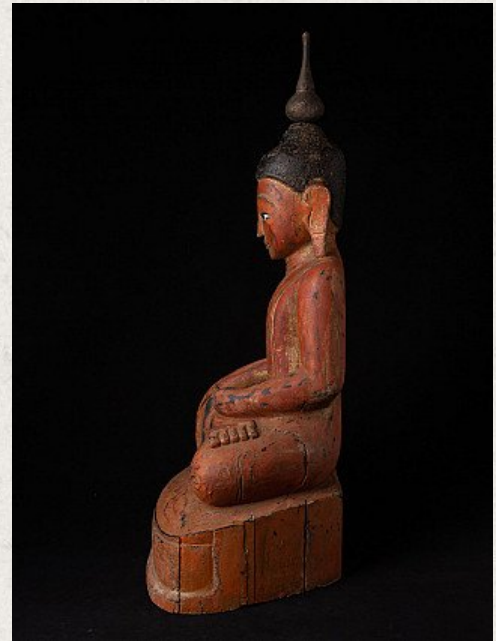

Antique wooden Buddha statue

- Material : wood
- 71 cm high
- 37 cm wide and 26 cm deep
- Ava style
- Bhumisparsha mudra
- Early 20th century
- Originating from Burma
- Nr: 2471-13

Asian art

Rielerweg 71-73

7416 ZB Deventer

The Netherlands

www.burmese-art.com

info@burmese-art.com

+31-6-22192241