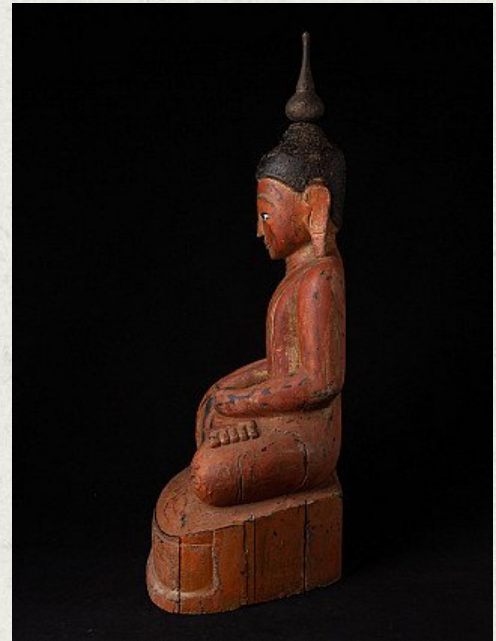

Antique wooden Buddha statue

- Material : wood
- 71 cm high
- 37 cm wide and 26 cm deep
- Ava style
- Bhumisparsha mudra
- Early 20th century
- Originating from Burma
- Nr: 2471-13

Asian art

Rielerweg 71-73

7416 ZB Deventer

The Netherlands

www.burmese-art.com

info@burmese-art.com

+31-6-22192241