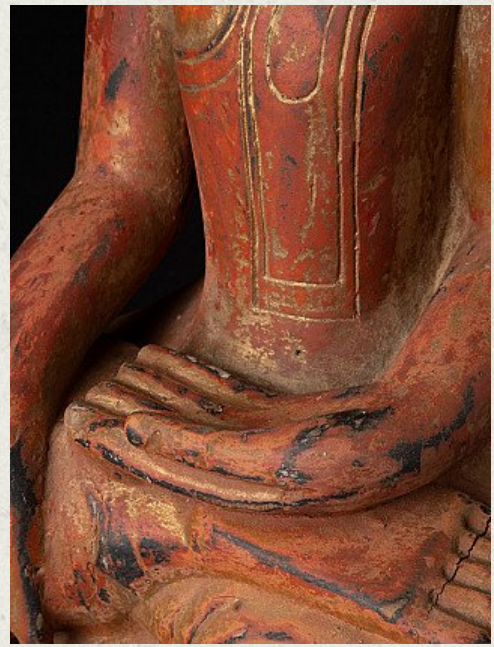

[See on website](#)