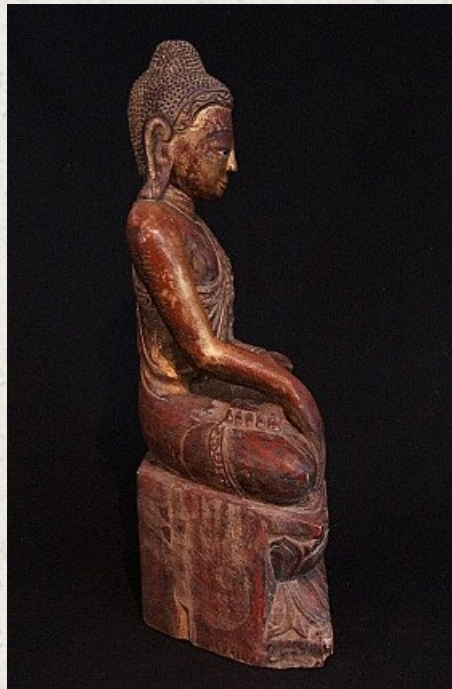

Antique Burmese Buddha

- Material : wood
- 62 cm high
- 32,5 cm wide
- Mandalay style
- Bhumisparsha mudra
- Early 20th century
- Traces of 24 krt. gold can be found
- Originating from Burma
- Nr: 2471-1

Asian art

Rielerweg 71-73

7416 ZB Deventer

The Netherlands

www.burmese-art.com

info@burmese-art.com

+31-6-22192241