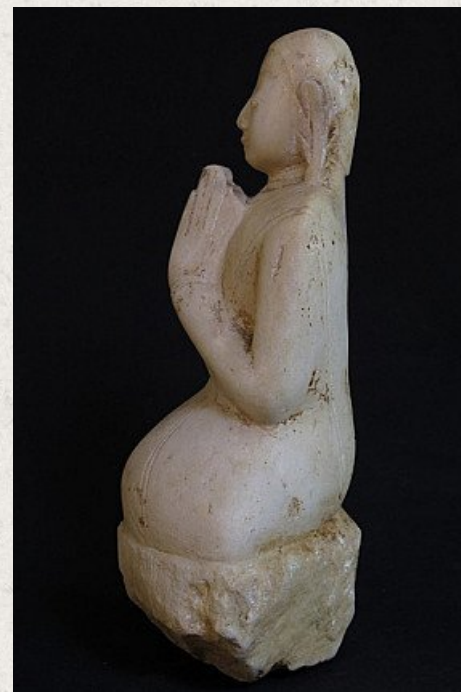

Antique Burmese monk statue

- Material : marble
- 30,5 cm high
- Ava style
- Namaskara mudra
- 17th century
- Originating from Burma
- Nr: 2459-6

Asian art

Rielerweg 71-73

7416 ZB Deventer

The Netherlands

www.burmese-art.com

info@burmese-art.com

+31-6-22192241