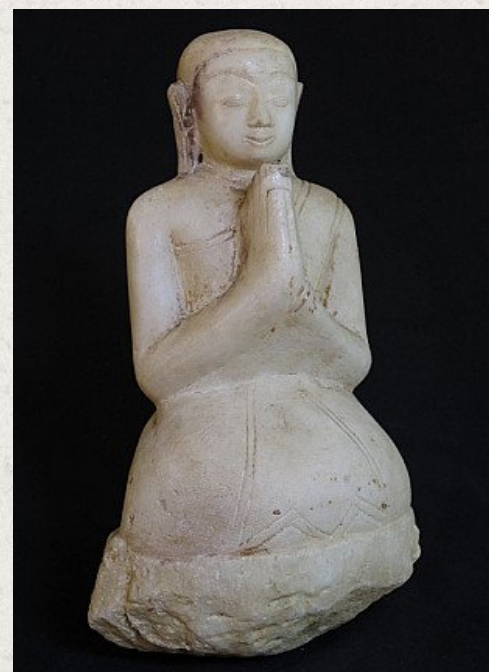

Antique Burmese monk statue

- Material : marble
- 30,5 cm high
- Ava style
- Namaskara mudra
- 17th century
- Originating from Burma
- Nr: 2459-6

Asian art

Rielerweg 71-73

7416 ZB Deventer

The Netherlands

www.burmese-art.com

info@burmese-art.com

+31-6-22192241