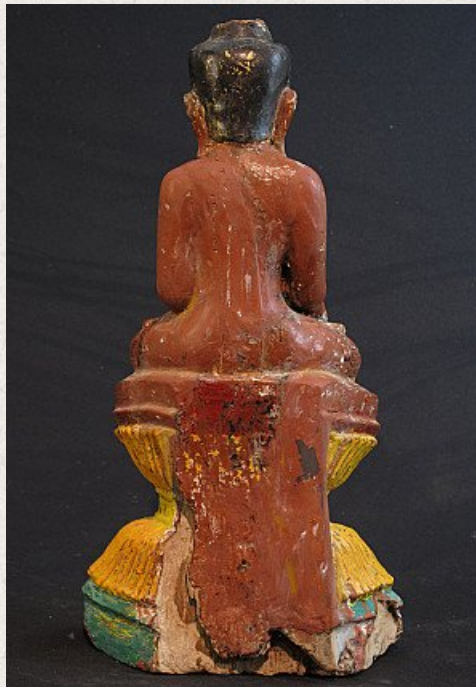

Antique Burmese Buddha

- Material : wood
- 39 cm high
- Shan (Tai Yai) style
- Bhumisparsha mudra
- 18th century
- Originating from Burma
- Nr: 2459-1

Asian art

Rielerweg 71-73

7416 ZB Deventer

The Netherlands

www.burmese-art.com

info@burmese-art.com

+31-6-22192241