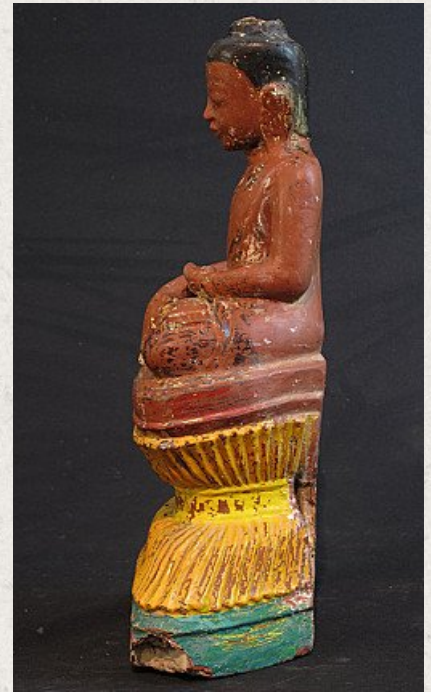

Antique Burmese Buddha

- Material : wood
- 39 cm high
- Shan (Tai Yai) style
- Bhumisparsha mudra
- 18th century
- Originating from Burma
- Nr: 2459-1

Asian art

Rielerweg 71-73

7416 ZB Deventer

The Netherlands

www.burmese-art.com

info@burmese-art.com

+31-6-22192241