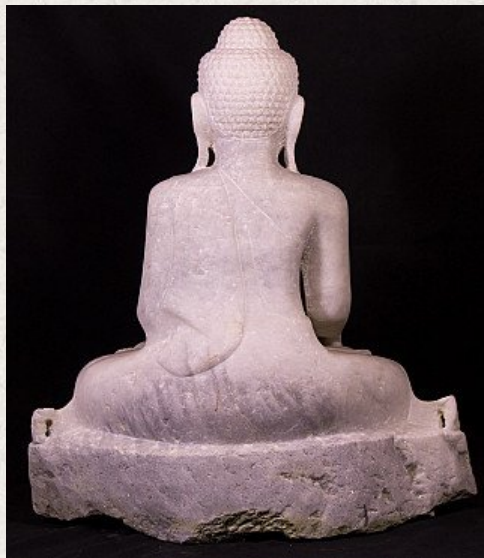

Marble Buddha statue

- Material : marble
- 63 cm high
- 55 cm wide and 25 cm deep
- Mandalay style
- Bhumisparsha mudra
- Late 20th century
- Originating from Burma
- Nr: 2450-2

Asian art

Rielerweg 71-73

7416 ZB Deventer

The Netherlands

www.burmese-art.com

info@burmese-art.com

+31-6-22192241