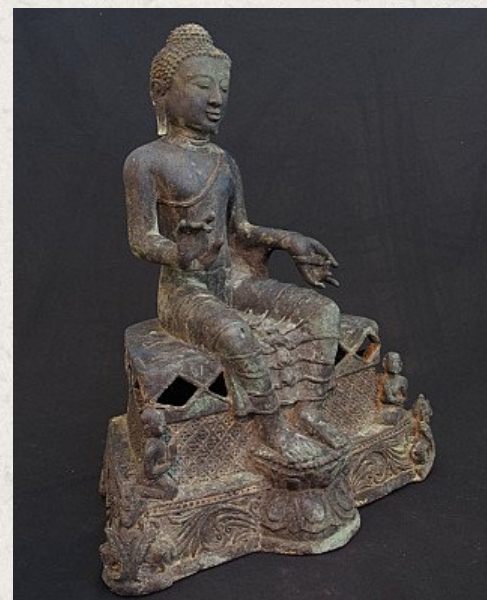

Antique bronze Buddha statue

- Material : bronze
- 53,5 cm high
- 19th century
- Originating from Burma
- Nr: 2446-9

Asian art

Rielerweg 71-73

7416 ZB Deventer

The Netherlands

www.burmese-art.com

info@burmese-art.com

+31-6-22192241