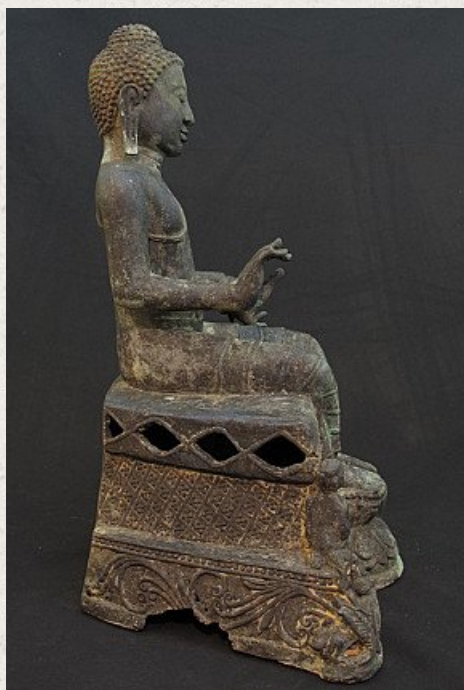

Antique bronze Buddha statue

- Material : bronze
- 53,5 cm high
- 19th century
- Originating from Burma
- Nr: 2446-9

Asian art

Rielerweg 71-73

7416 ZB Deventer

The Netherlands

www.burmese-art.com

info@burmese-art.com

+31-6-22192241