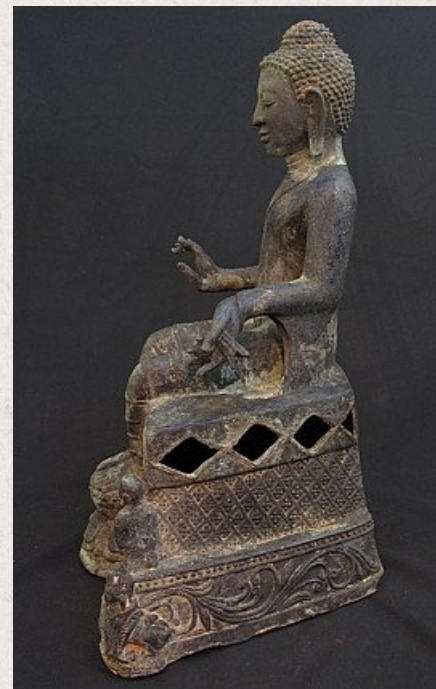

Antique bronze Buddha statue

- Material : bronze
- 53,5 cm high
- 19th century
- Originating from Burma
- Nr: 2446-9

Asian art

Rielerweg 71-73

7416 ZB Deventer

The Netherlands

www.burmese-art.com

info@burmese-art.com

+31-6-22192241