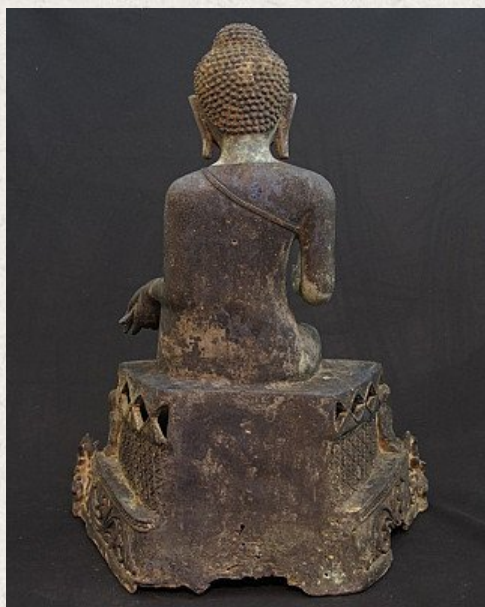

Antique bronze Buddha statue

- Material : bronze
- 53,5 cm high
- 19th century
- Originating from Burma
- Nr: 2446-9

Asian art

Rielerweg 71-73

7416 ZB Deventer

The Netherlands

www.burmese-art.com

info@burmese-art.com

+31-6-22192241