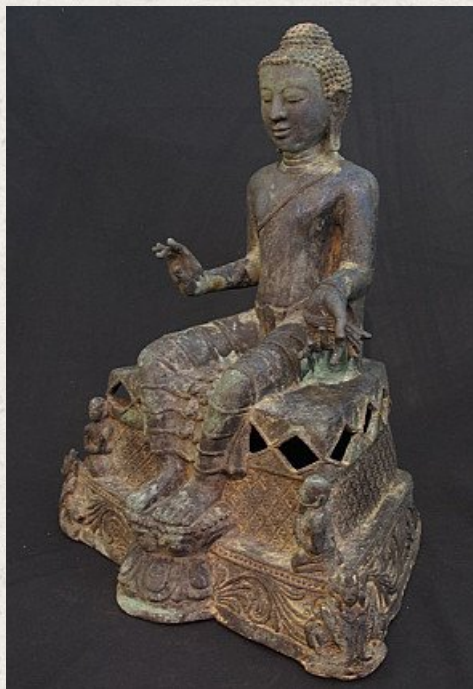

Antique bronze Buddha statue

- Material : bronze
- 53,5 cm high
- 19th century
- Originating from Burma
- Nr: 2446-9

Asian art

Rielerweg 71-73

7416 ZB Deventer

The Netherlands

www.burmese-art.com

info@burmese-art.com

+31-6-22192241