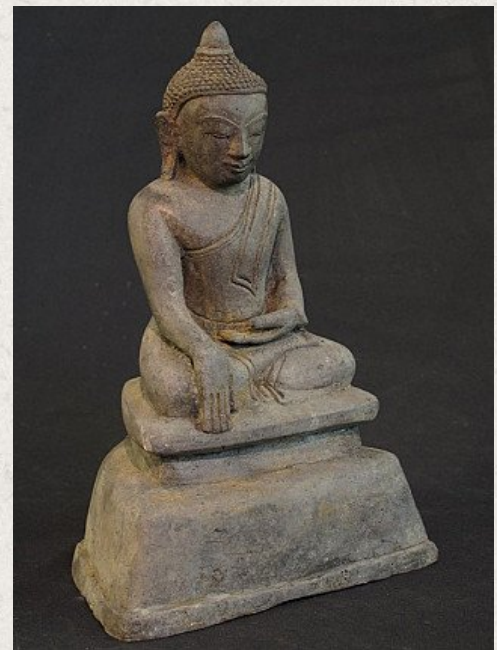

Antique Burmese Buddha

- Material : bronze
- 24 cm high
- Bhumisparsha mudra
- 19th century
- Originating from Burma
- Nr. 2443-8

Asian art

Rielerweg 71-73

7416 ZB Deventer

The Netherlands

www.burmese-art.com

info@burmese-art.com

+31-6-22192241