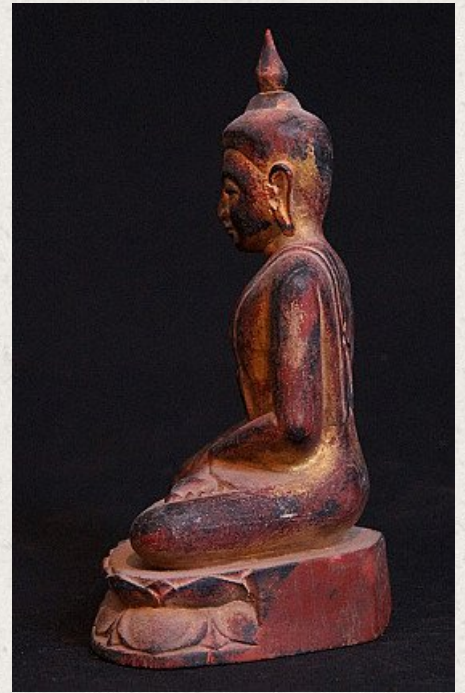

Old wooden Buddha statue

- Material : wood
- 23 cm high
- 16 cm wide
- Traces of gold can be found
- Varada mudra
- Middle 20th century
- Originating from Burma
- Nr. 2443-25

Asian art

Rielerweg 71-73

7416 ZB Deventer

The Netherlands

www.burmese-art.com

info@burmese-art.com

+31-6-22192241