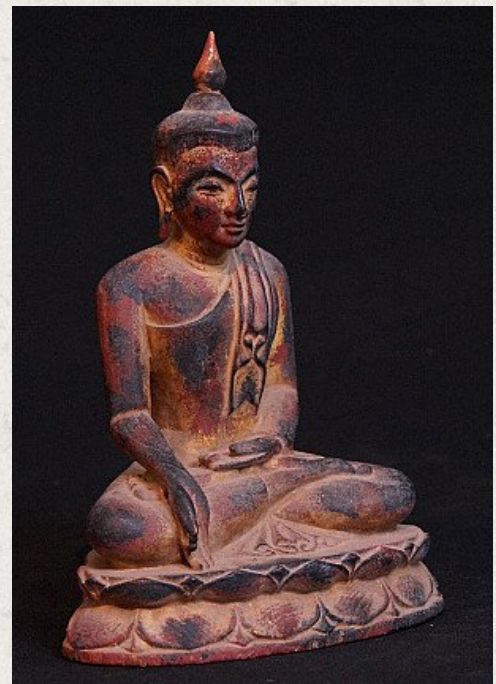

Old wooden Buddha statue

- Material : wood
- 23 cm high
- 16 cm wide
- Traces of gold can be found
- Varada mudra
- Middle 20th century
- Originating from Burma
- Nr. 2443-25

Asian art

Rielerweg 71-73

7416 ZB Deventer

The Netherlands

www.burmese-art.com

info@burmese-art.com

+31-6-22192241