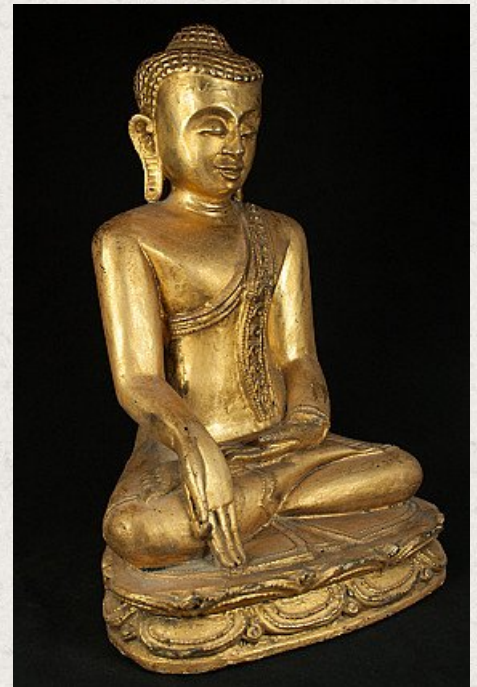

Old Burmese Buddha statue

- Material : wood
- 37,5 cm high
- 24 cm wide and 19 cm deep
- Varada mudra
- Middle 20th century
- Originating from Burma
- Nr: 2439-12

Asian art

Rielerweg 71-73

7416 ZB Deventer

The Netherlands

www.burmese-art.com

info@burmese-art.com

+31-6-22192241