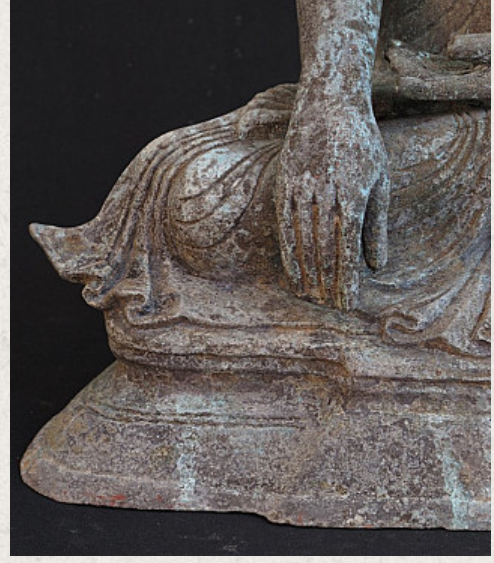

See on website