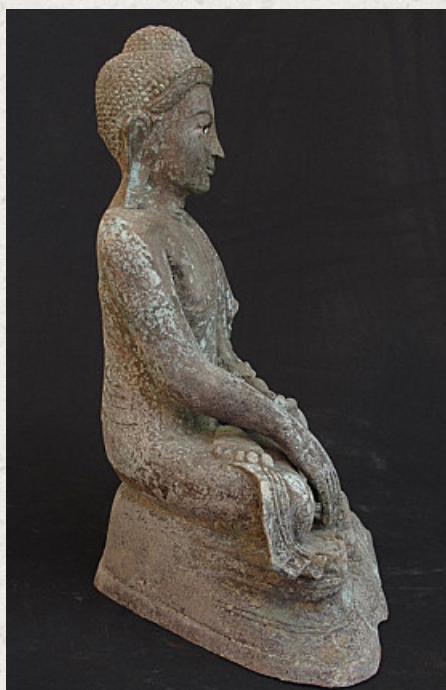

Antique bronze Buddha

- Material : bronze
- 39,5 cm high
- Mandalay style
- Bhumisparsha mudra
- 19th century
- Originating from Burma
- Nr: 2438-14

Asian art

Rielerweg 71-73

7416 ZB Deventer

The Netherlands

www.burmese-art.com

info@burmese-art.com

+31-6-22192241