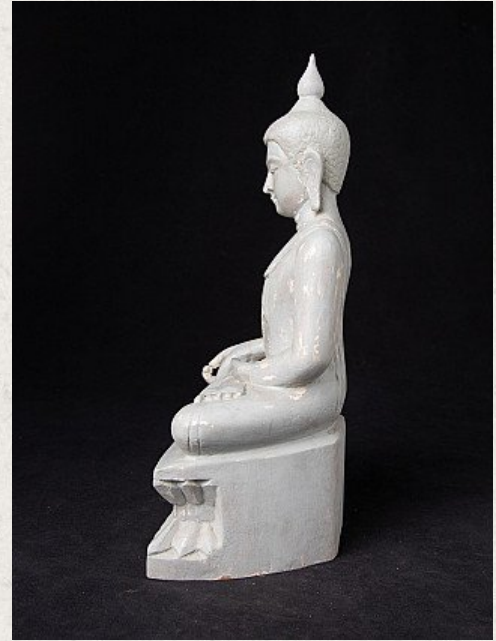

Old wooden Buddha statue

- Material : wood
- 31,2 cm high
- 17 cm wide and 11 cm deep
- Varada mudra
- Late 20th century
- Originating from Burma
- Nr: 2437

Asian art

Rielerweg 71-73

7416 ZB Deventer

The Netherlands

www.burmese-art.com

info@burmese-art.com

+31-6-22192241