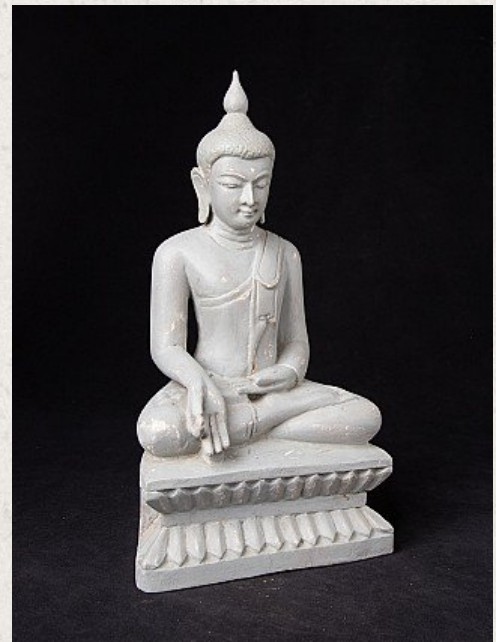

Old wooden Buddha statue

- Material : wood
- 31,2 cm high
- 17 cm wide and 11 cm deep
- Varada mudra
- Late 20th century
- Originating from Burma
- Nr: 2437

Asian art

Rielerweg 71-73

7416 ZB Deventer

The Netherlands

www.burmese-art.com

info@burmese-art.com

+31-6-22192241