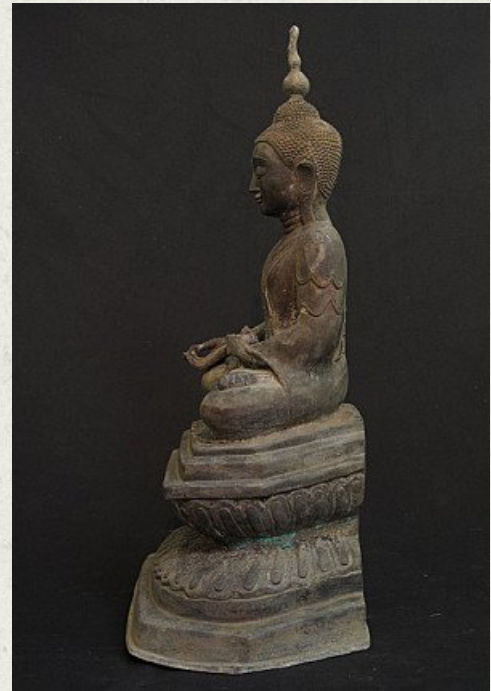

Old bronze Buddha statue

- Material : bronze
- 57,5 cm high
- 33 cm breit
- Shan (Tai Yai) style
- Varada mudra
- Middle of the 20th century
- Originating from Burma
- Nr: 2435-15

Asian art

Rielerweg 71-73

7416 ZB Deventer

The Netherlands

www.burmese-art.com

info@burmese-art.com

+31-6-22192241