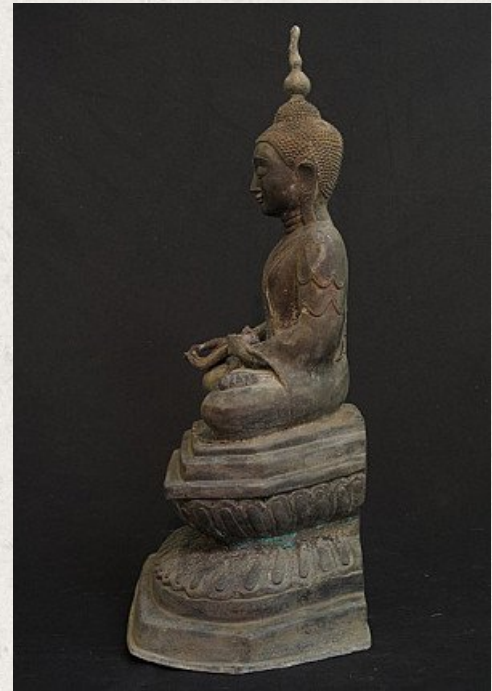

Old bronze Buddha statue

- Material : bronze
- 57,5 cm high
- 33 cm breit
- Shan (Tai Yai) style
- Varada mudra
- Middle of the 20th century
- Originating from Burma
- Nr: 2435-15

Asian art

Rielerweg 71-73

7416 ZB Deventer

The Netherlands

www.burmese-art.com

info@burmese-art.com

+31-6-22192241