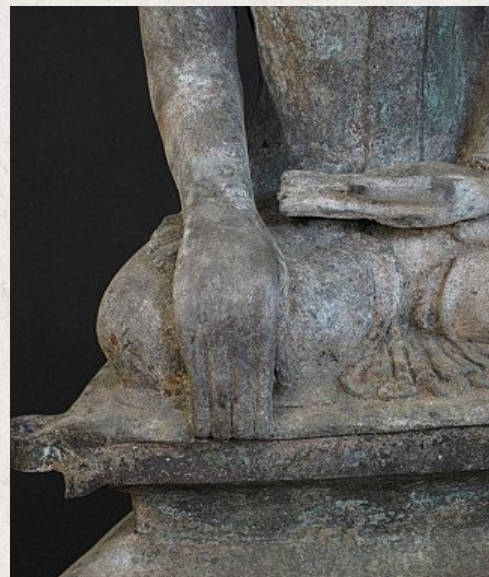

[See on website](#)