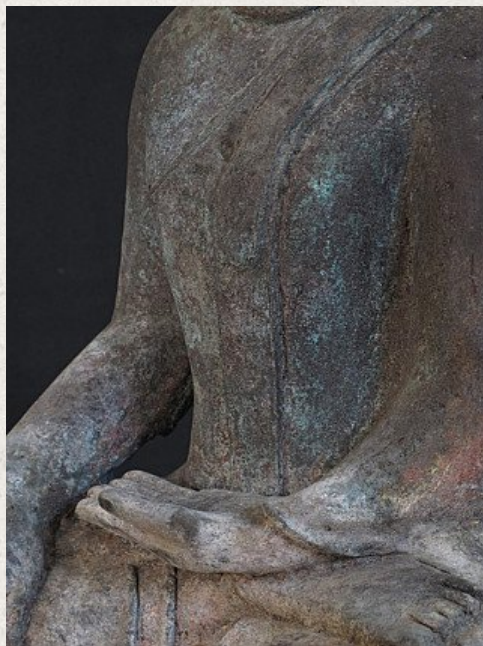

[See on website](#)