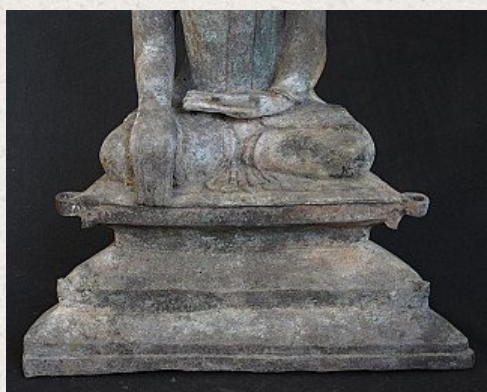

[See on website](#)