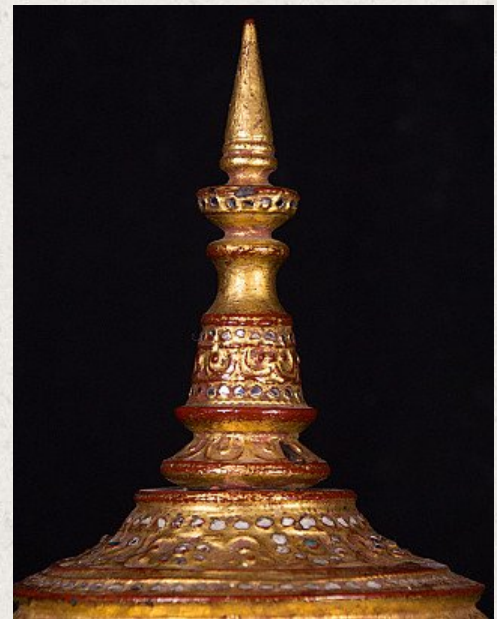

Antique Burmese offering vessel

- Material : wood
- 41,5 cm high
- 17 cm diameter
- Gilded with 24 krt. gold
- Mandalay style
- 19th century
- Originating from Burma
- Nr. 2434-6

Asian art

Rielerweg 71-73

7416 ZB Deventer

The Netherlands

www.burmese-art.com

info@burmese-art.com

+31-6-22192241