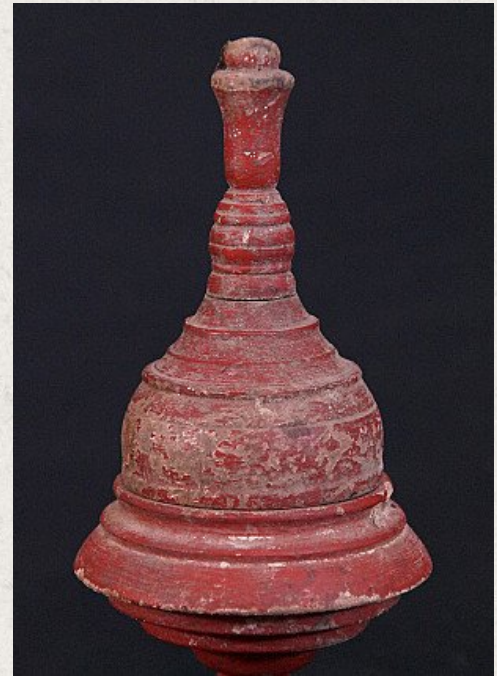

Antique Burmese offering vessel

- Material : wood
- 23,5 cm high
- 9 cm diameter
- Shan (Tai Yai) style
- 19th century
- Originating from Burma
- Nr: 2434-6

Asian art

Rielerweg 71-73

7416 ZB Deventer

The Netherlands

www.burmese-art.com

info@burmese-art.com

+31-6-22192241