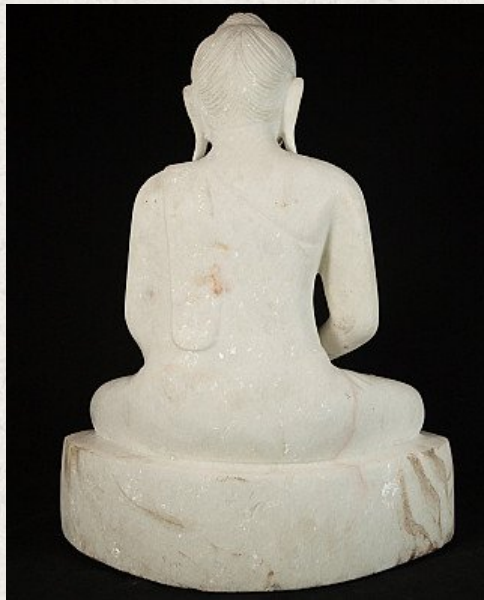

White marble Buddha statue

- Material : marble
- 48 cm high
- 37 cm wide and 20,5 cm deep
- Dhyana mudra
- Originating from Burma
- Nr: 2429-6

Asian art

Rielerweg 71-73

7416 ZB Deventer

The Netherlands

www.burmese-art.com

info@burmese-art.com

+31-6-22192241