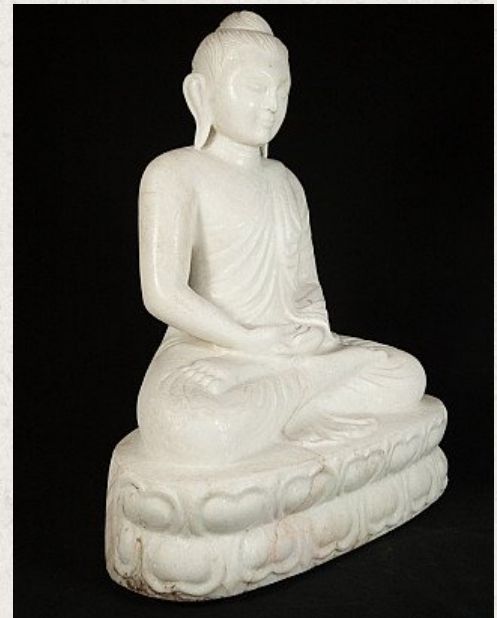

White marble Buddha statue

- Material : marble
- 48 cm high
- 37 cm wide and 20,5 cm deep
- Dhyana mudra
- Originating from Burma
- Nr: 2429-6

Asian art

Rielerweg 71-73

7416 ZB Deventer

The Netherlands

www.burmese-art.com

info@burmese-art.com

+31-6-22192241