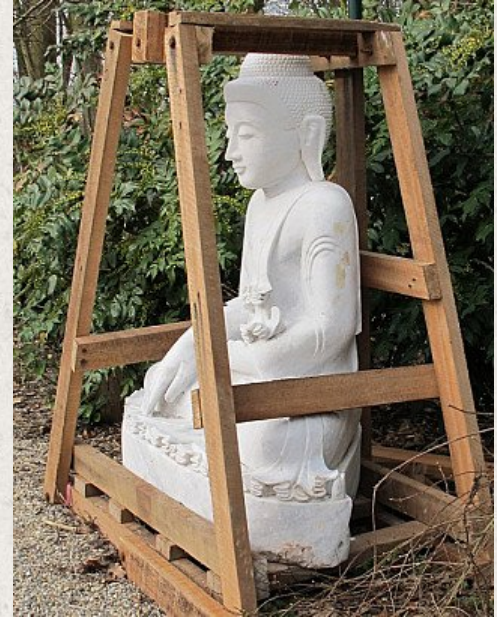

Large marble Buddha

- Material : marble
- 145 cm high
- 118 cm wide
- 66 cm deep
- Mandalay style
- Bhumisparsha mudra
- Can be shipped worldwide. Please ask us for shipping-rates.
- Originating from Burma
- Nr: 2420-1

Asian art

Rielerweg 71-73

7416 ZB Deventer

The Netherlands

www.burmese-art.com

info@burmese-art.com

+31-6-22192241