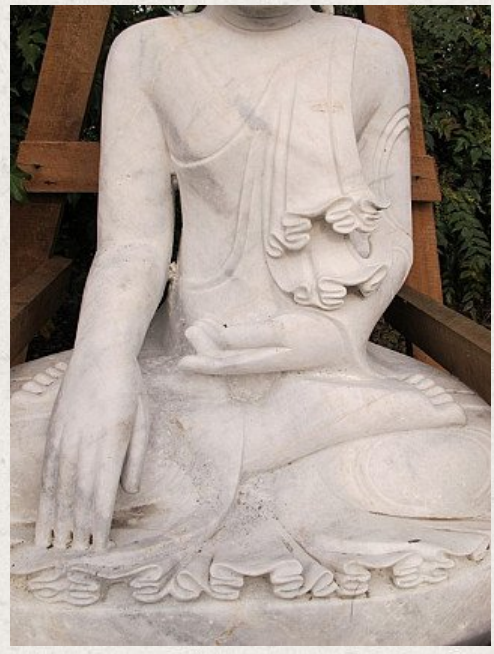

[See on website](#)