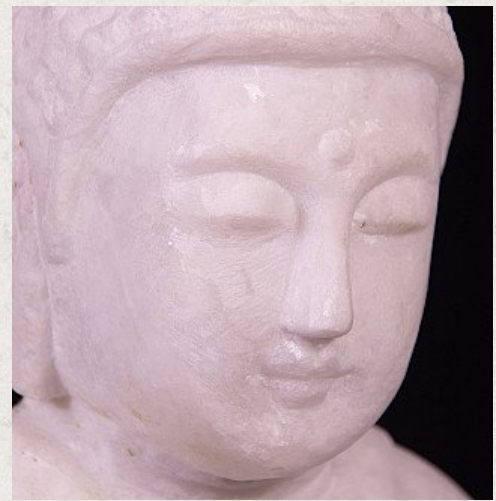

[See on website](#)