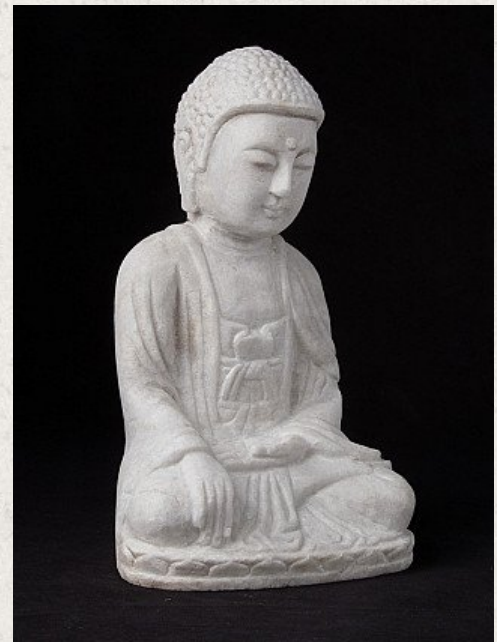

Marble Buddha statue

- Material : marble
- 23,5 cm high
- 15 cm wide and 11,3 cm deep
- Bhumisparsha mudra
- Hand carved from a single block of marble stone
- Originating from Burma
- Nr: 2416-41

Asian art

Rielerweg 71-73

7416 ZB Deventer

The Netherlands

www.burmese-art.com

info@burmese-art.com

+31-6-22192241