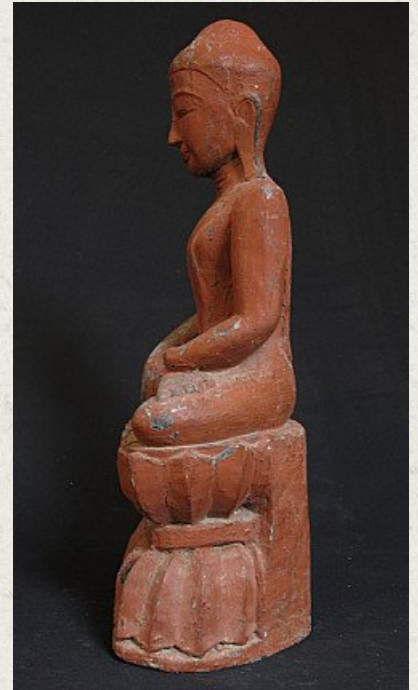

Antique wooden Buddha

- Material : wood
- 42 cm high
- Bhumisparsha mudra
- 19th century
- Originating from Burma
- Nr: 2413-16

Asian art

Rielerweg 71-73

7416 ZB Deventer

The Netherlands

www.burmese-art.com

info@burmese-art.com

+31-6-22192241