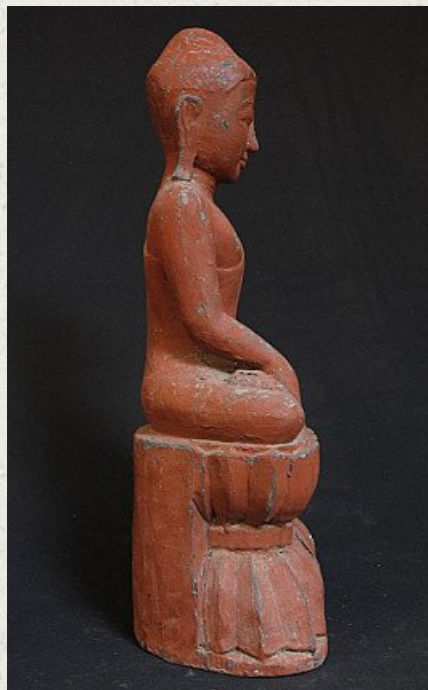

Antique wooden Buddha

- Material : wood
- 42 cm high
- Bhumisparsha mudra
- 19th century
- Originating from Burma
- Nr: 2413-16

Asian art

Rielerweg 71-73

7416 ZB Deventer

The Netherlands

www.burmese-art.com

info@burmese-art.com

+31-6-22192241