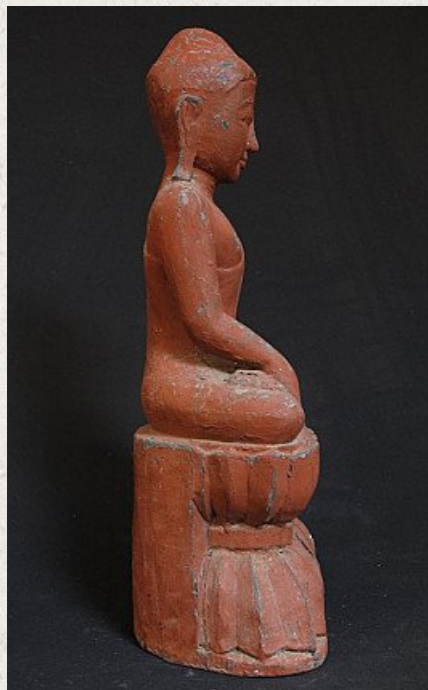

Antique wooden Buddha

- Material : wood
- 42 cm high
- Bhumisparsha mudra
- 19th century
- Originating from Burma
- Nr. 2413-16

Asian art

Rielerweg 71-73

7416 ZB Deventer

The Netherlands

www.burmese-art.com

info@burmese-art.com

+31-6-22192241