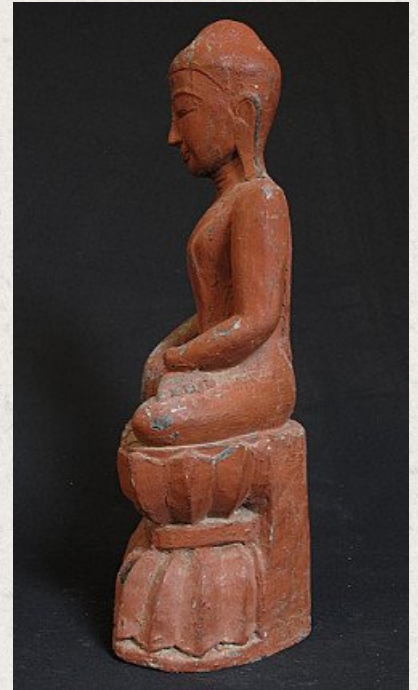

Antique wooden Buddha

- Material : wood
- 42 cm high
- Bhumisparsha mudra
- 19th century
- Originating from Burma
- Nr. 2413-16

Asian art

Rielerweg 71-73

7416 ZB Deventer

The Netherlands

www.burmese-art.com

info@burmese-art.com

+31-6-22192241