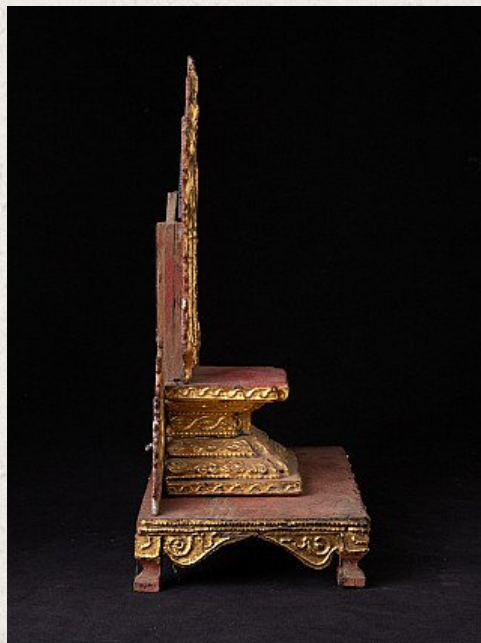

Antique Burmese Throne

- Material: Wood and metal
- 36,2 cm high
- 28,2 cm wide and 15,5 cm deep
- Gilded with 24 krt. gold
- Mandalay style
- Early 20th century
- Originating from Burma
- Nr. 2412-16

Asian art

Rielerweg 71-73

7416 ZB Deventer

The Netherlands

www.burmese-art.com

info@burmese-art.com

+31-6-22192241