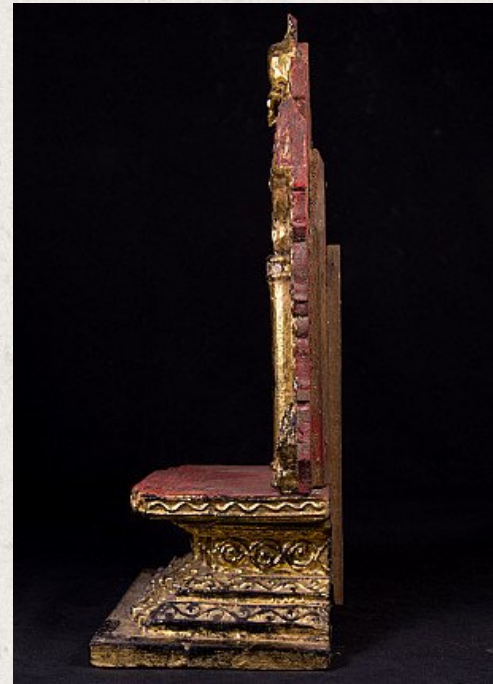

Antique Buddha Throne

- Material : wood
- 37 cm high
- 18,5 cm wide and 13 cm deep
- Gilded with 24 krt. gold
- Mandalay style
- 19th century
- Originating from Burma
- Nr. 2411-7

Asian art

Rielerweg 71-73

7416 ZB Deventer

The Netherlands

www.burmese-art.com

info@burmese-art.com

+31-6-22192241