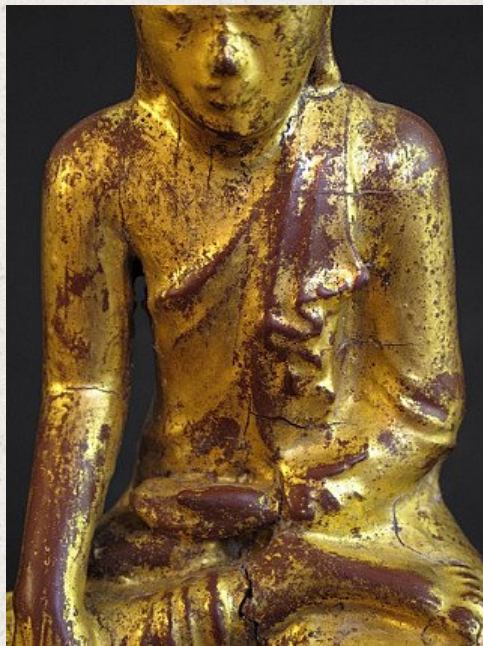

[See on website](#)