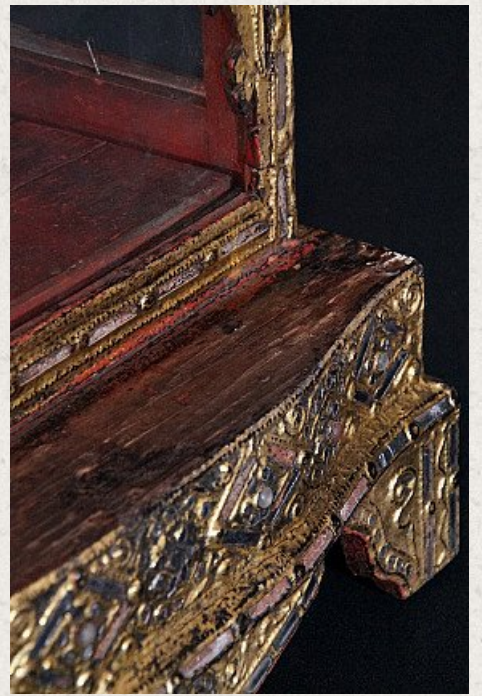

[See on website](#)