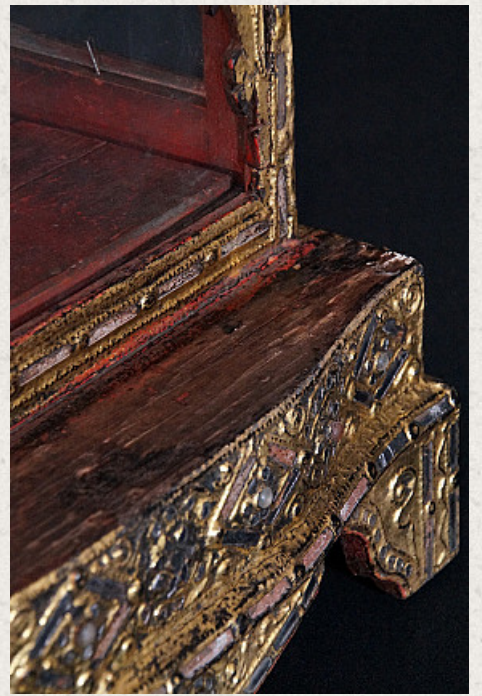

See on
website