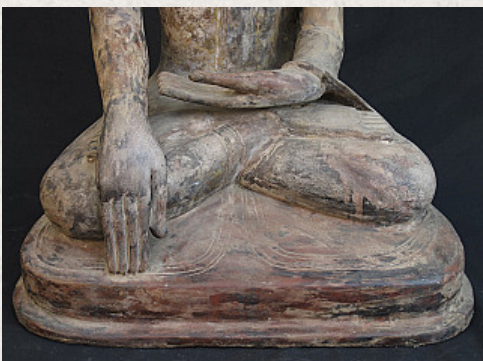

[See on website](#)