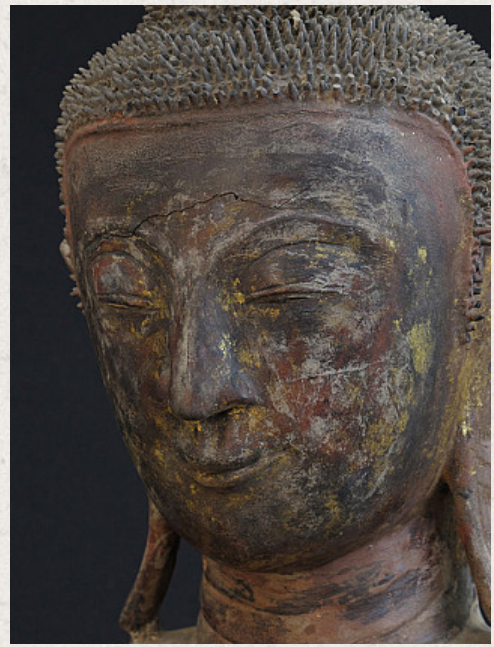

[See on website](#)