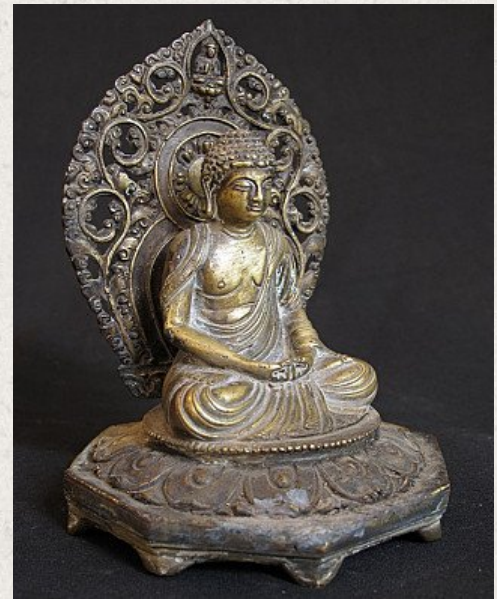

Antique Japanese Buddha

- Material : bronze
- 14,5 cm high
- Dhyana mudra
- 19th century
- With seperate backside
- Originating from Burma
- Nr: 2361-6

Asian art

Rielerweg 71-73

7416 ZB Deventer

The Netherlands

www.burmese-art.com

info@burmese-art.com

+31-6-22192241